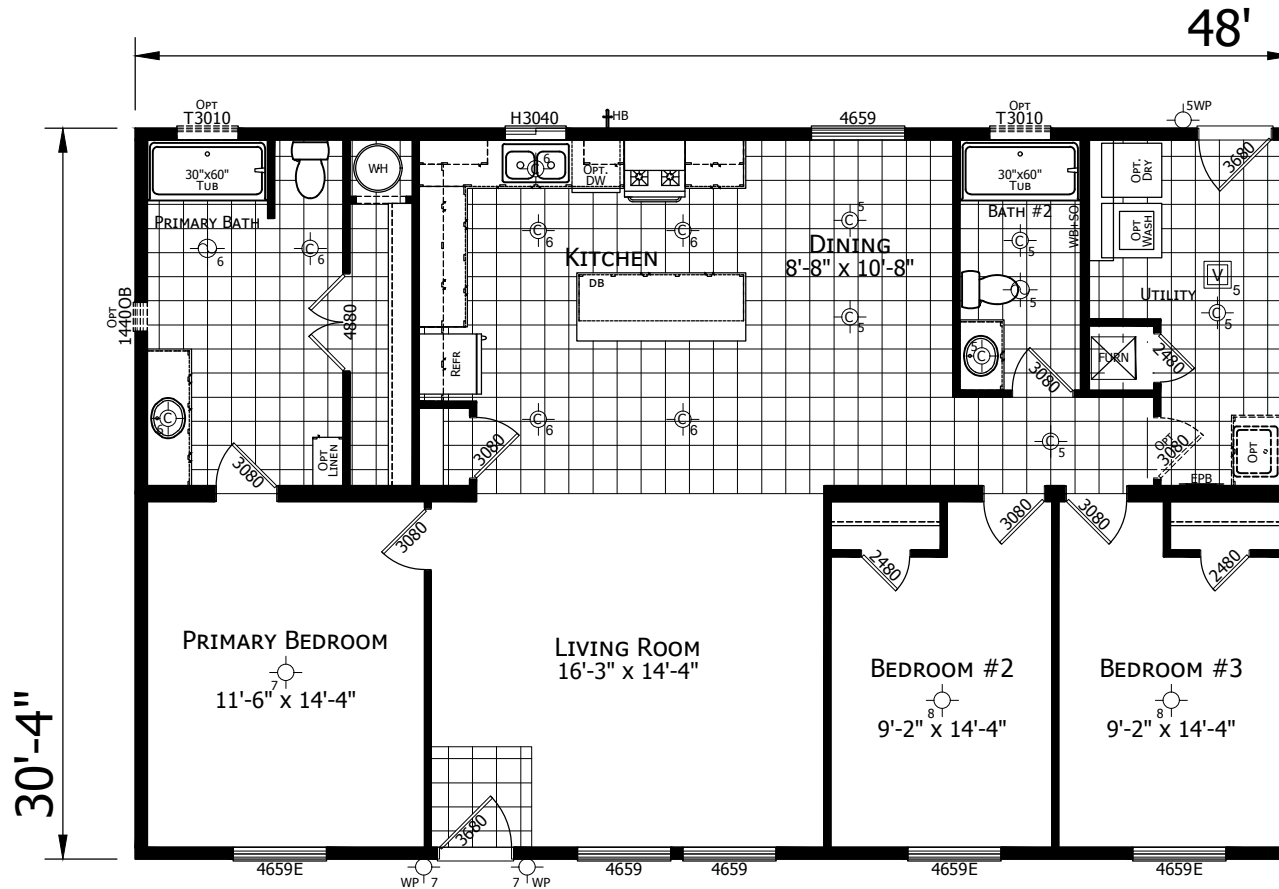

Arimo

Champion Noble Series

1,456 SQ. FT. (Approximate) 3 Bedroom, 2 Bath

Last Updated: 12-13-24

CHAMPION HOMES CENTER

1442 Sunnyside Rd.
Weiser, ID 83672

FactoryExpoHomesDirect.com | 1-800-419-3568

IMPORTANT: Champion Homes reserves the right to modify, cancel or substitute products or features of this event at any time without prior notice or obligation. Pictures and other promotional materials are representative and may depict or contain floor plans, square footages, elevations, options, upgrades, extra design features, decorations, floor coverings, specialty light fixtures, custom paint and wall coverings, window treatments, landscaping, sound and alarm systems, furnishings, appliances, and other designer/decorator features and amenities that are not included as part of the home and/or may not be available at all locations. Home, pricing and community information is subject to change, and homes to prior sale, at any time without notice or obligation. ©2020 Champion Homes. All rights reserved.