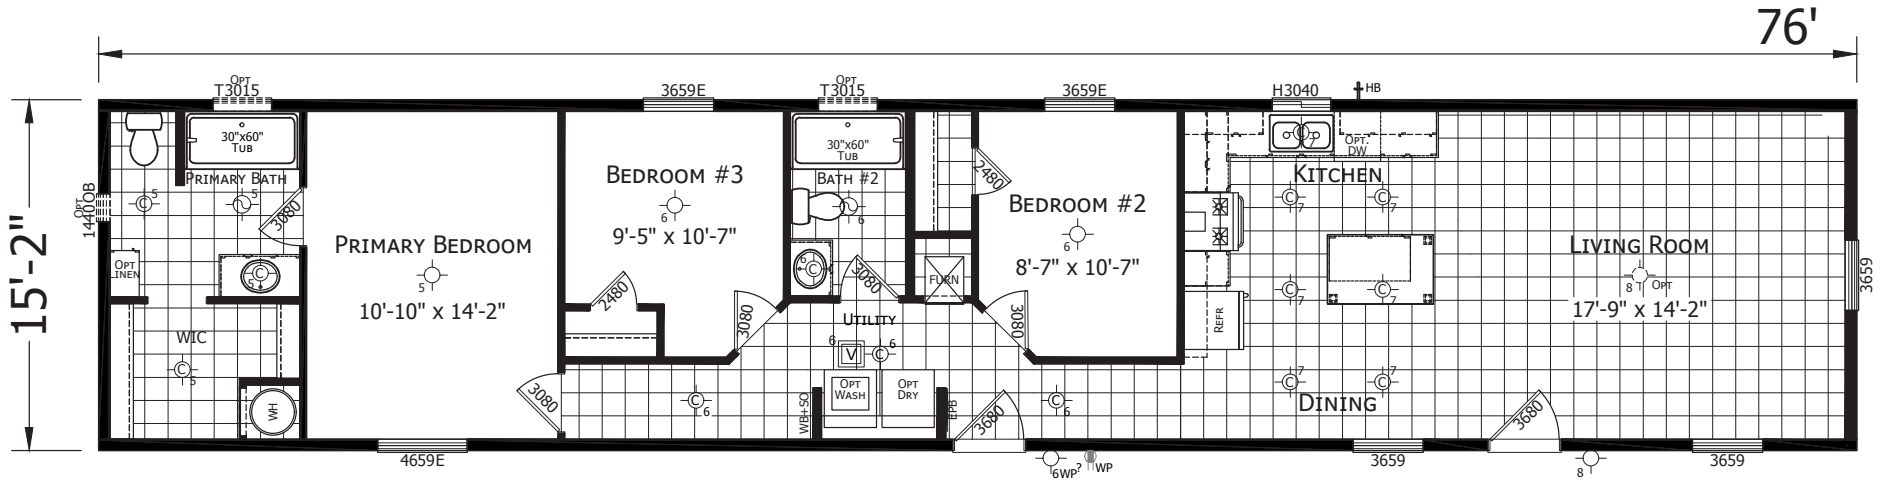

# Barlet

Winchester Series

1,152 SQ. FT. (Approximate) 3 Bedroom, 2 Bath

CHAMPION<sup>®</sup>  
HOMES CENTER

Last Updated: 3-14-23