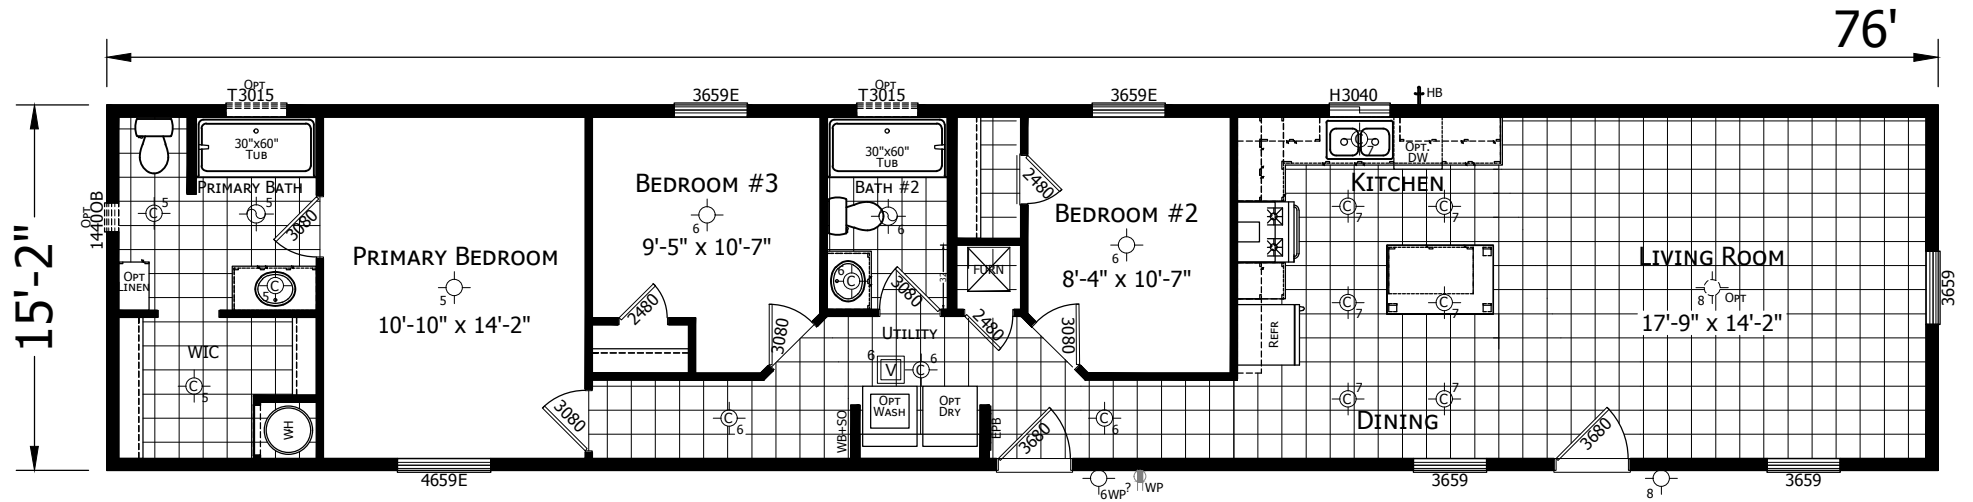

Barlet

Winchester Series

1,152 SQ. FT. (Approximate) 3 Bedroom, 2 Bath

Last Updated: 11-18-24

CHAMPION HOMES CENTER

1442 Sunnyside Rd.
Weiser, ID 83672

FactoryExpoHomesDirect.com | 1-800-419-3568

IMPORTANT: Champion Homes reserves the right to modify, cancel or substitute products or features of this event at any time without prior notice or obligation. Pictures and other promotional materials are representative and may depict or contain floor plans, square footages, elevations, options, upgrades, extra design features, decorations, floor coverings, specialty light fixtures, custom paint and wall coverings, window treatments, landscaping, sound and alarm systems, furnishings, appliances, and other designer/decorator features and amenities that are not included as part of the home and/or may not be available at all locations. Home, pricing and community information is subject to change, and homes to prior sale, at any time without notice or obligation. ©2020 Champion Homes. All rights reserved.