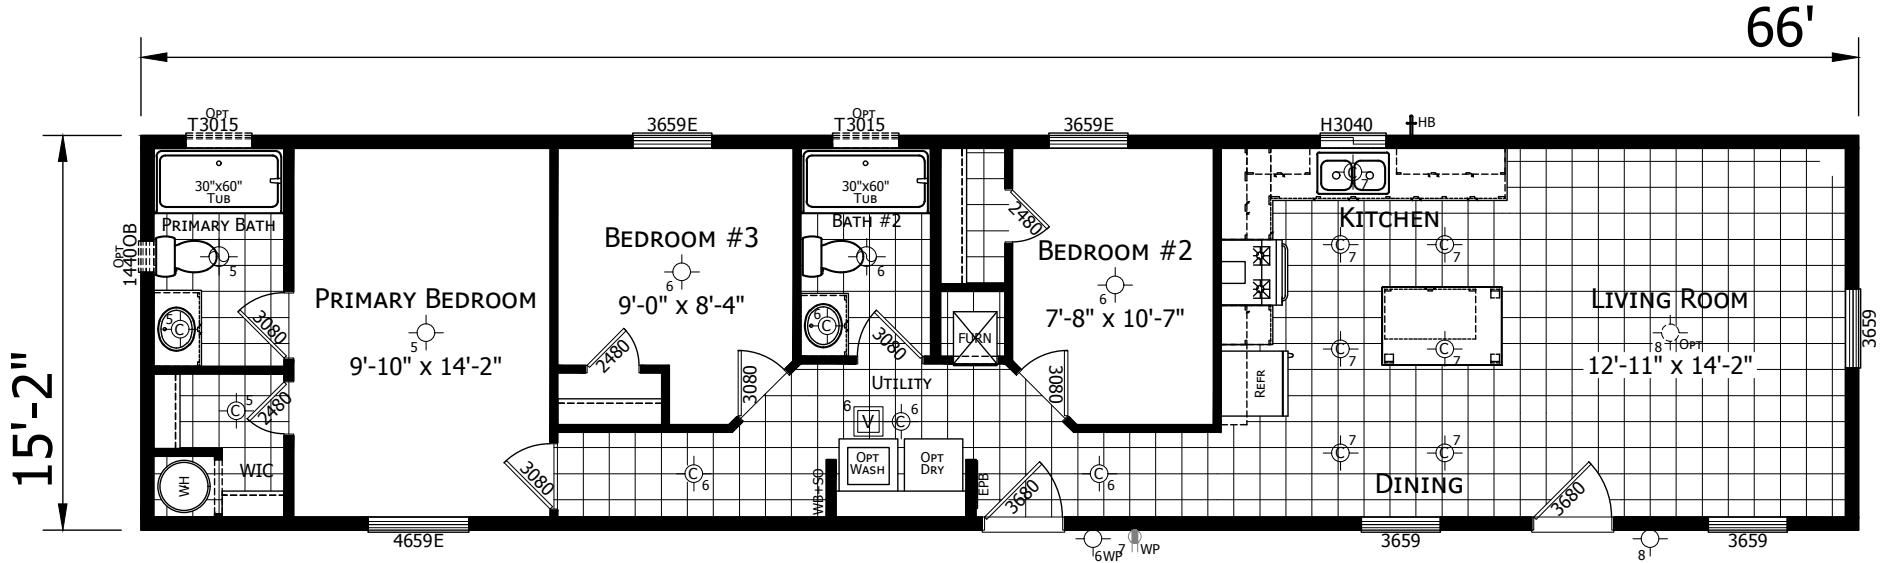

Belhaven

Winchester Series

1,001 SQ. FT. (Approximate) 3 Bedroom, 2 Bath

Last Updated: 3-14-23

CHAMPION HOMES CENTER

1442 Sunnyside Rd.
Weiser, ID 83672

FactoryExpoHomesDirect.com | 1-800-419-3568

IMPORTANT: Champion Homes reserves the right to modify, cancel or substitute products or features of this event at any time without prior notice or obligation. Pictures and other promotional materials are representative and may depict or contain floor plans, square footages, elevations, options, upgrades, extra design features, decorations, floor coverings, specialty light fixtures, custom paint and wall coverings, window treatments, landscaping, sound and alarm systems, furnishings, appliances, and other designer/decorator features and amenities that are not included as part of the home and/or may not be available at all locations. Home, pricing and community information is subject to change, and homes to prior sale, at any time without notice or obligation. ©2020 Champion Homes. All rights reserved.