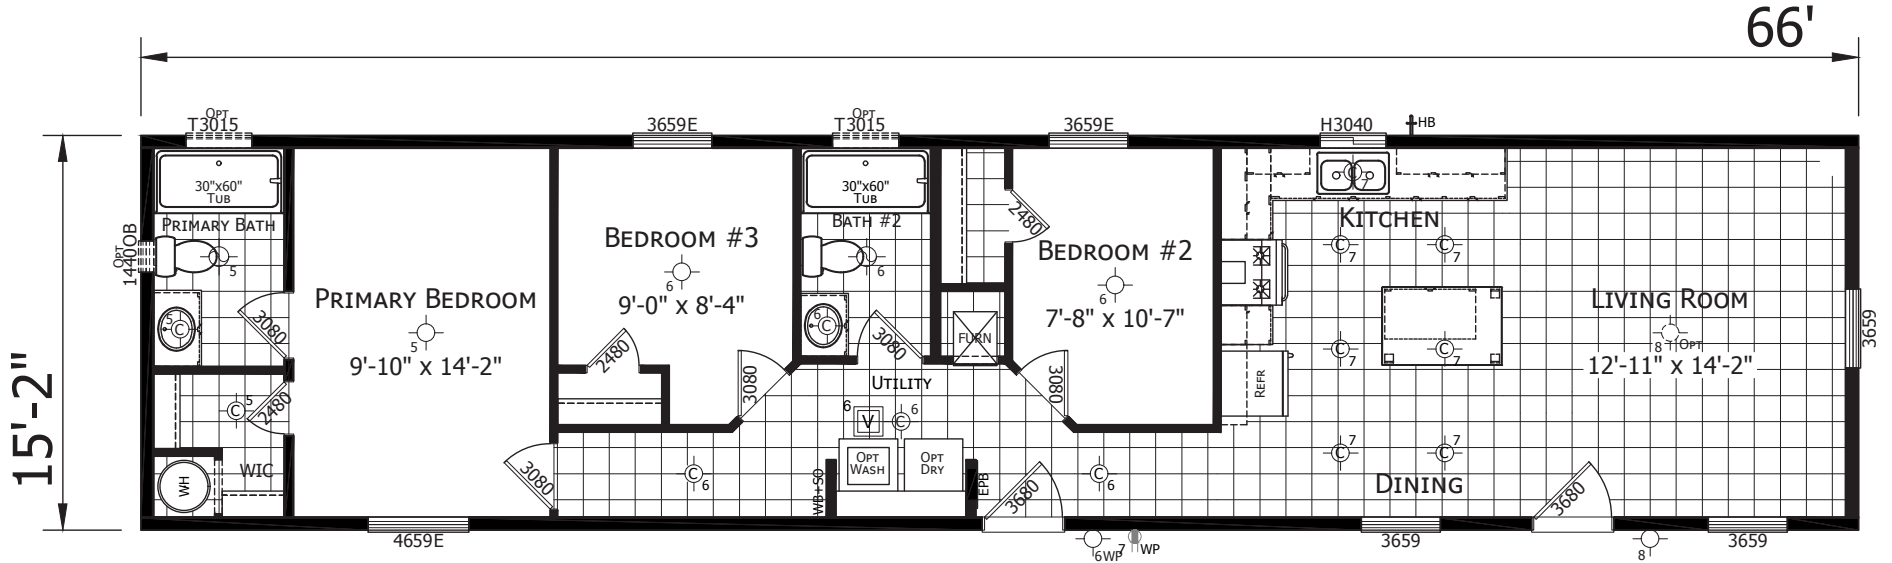

# Belhaven

Winchester Series

1,001 SQ. FT. (Approximate) 3 Bedroom, 2 Bath

Last Updated: 3-14-23

**CHAMPION HOMES CENTER**  
 1442 Sunnyside Rd.  
 Weiser, ID 83672

**FactoryExpoHomesDirect.com | 1-800-419-3568**