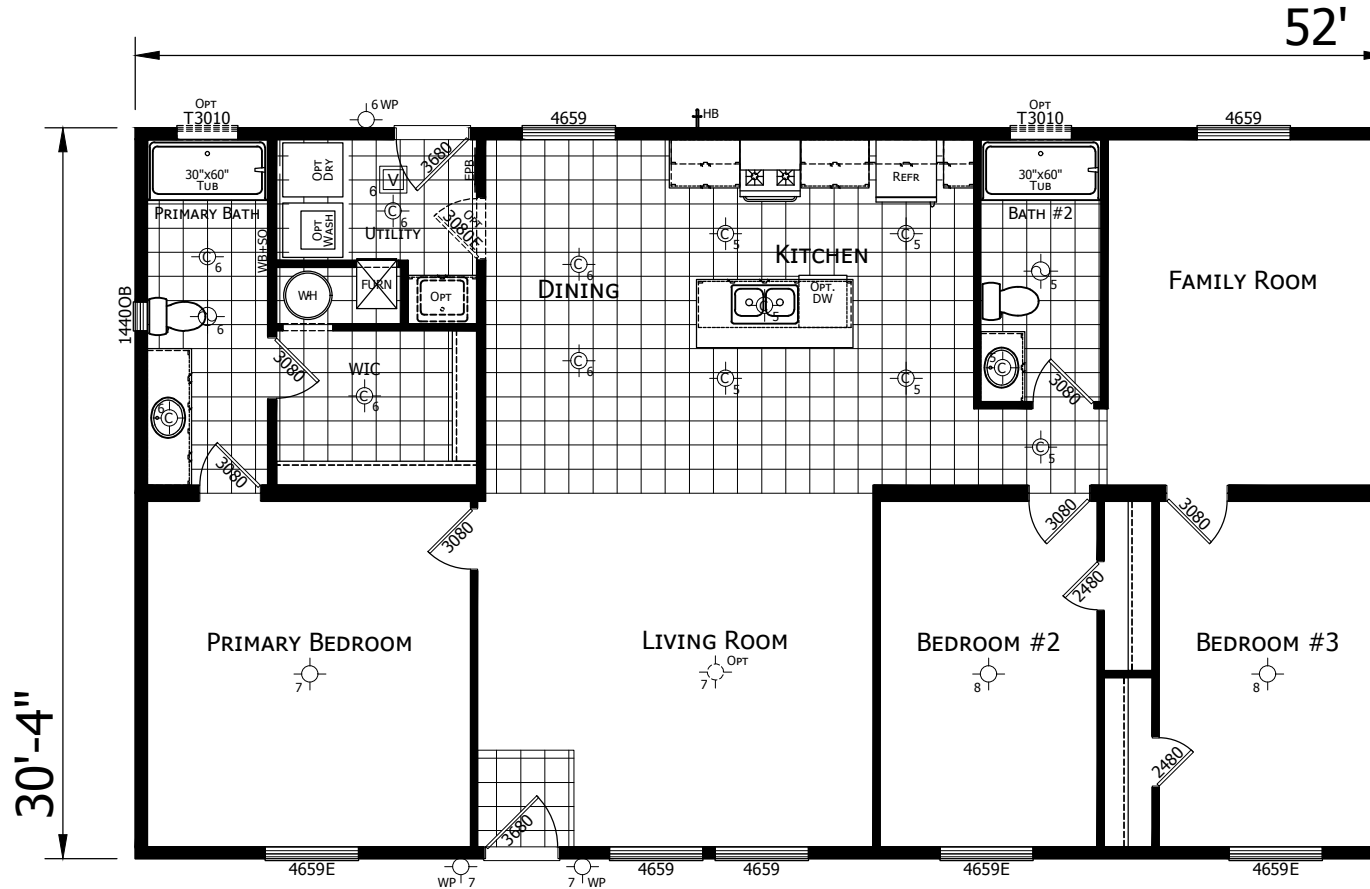

Bramwell

Champion Noble Series

1577 SQ. FT. (Approximate) 3 Bedroom, 2 Bath

Last Updated: 2-17-25

CHAMPION HOMES CENTER
 1442 Sunnyside Rd.
 Weiser, ID 83672

FactoryExpoHomesDirect.com | 1-800-419-3568

IMPORTANT: Champion Homes reserves the right to modify, cancel or substitute products or features of this event at any time without prior notice or obligation. Pictures and other promotional materials are representative and may depict or contain floor plans, square footages, elevations, options, upgrades, extra design features, decorations, floor coverings, specialty light fixtures, custom paint and wall coverings, window treatments, landscaping, sound and alarm systems, furnishings, appliances, and other designer/decorator features and amenities that are not included as part of the home and/or may not be available at all locations. Home, pricing and community information is subject to change, and homes to prior sale, at any time without notice or obligation. ©2020 Champion Homes. All rights reserved.