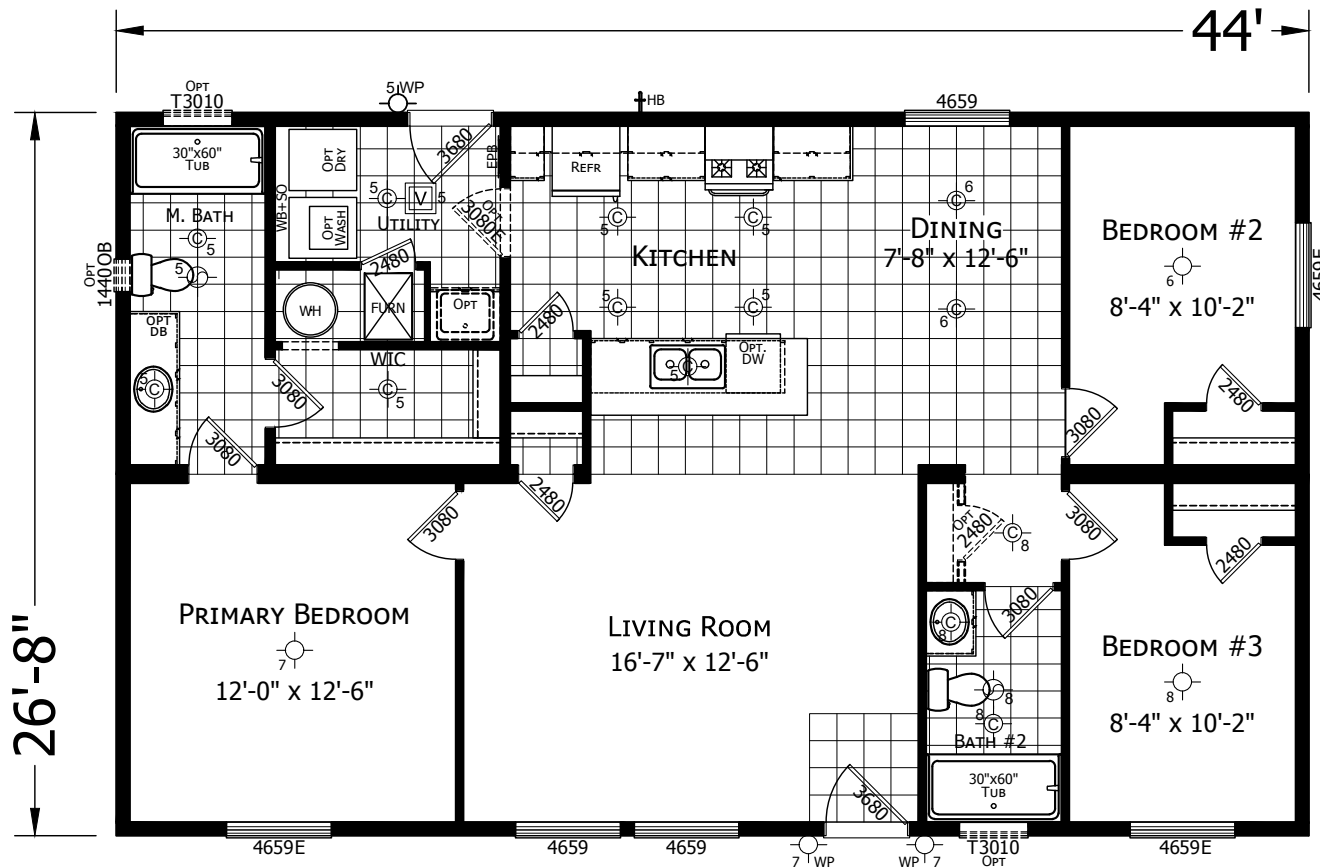

Cayuse

Champion Noble Series

1,173 SQ. FT. (Approximate) 3 Bedroom, 2 Bath

Last Updated: 8-19-24

CHAMPION HOMES CENTER
 1442 Sunnyside Rd.
 Weiser, ID 83672

FactoryExpoHomesDirect.com | 1-800-419-3568

IMPORTANT: Champion Homes reserves the right to modify, cancel or substitute products or features of this event at any time without prior notice or obligation. Pictures and other promotional materials are representative and may depict or contain floor plans, square footages, elevations, options, upgrades, extra design features, decorations, floor coverings, specialty light fixtures, custom paint and wall coverings, window treatments, landscaping, sound and alarm systems, furnishings, appliances, and other designer/decorator features and amenities that are not included as part of the home and/or may not be available at all locations. Home, pricing and community information is subject to change, and homes to prior sale, at any time without notice or obligation. ©2020 Champion Homes. All rights reserved.