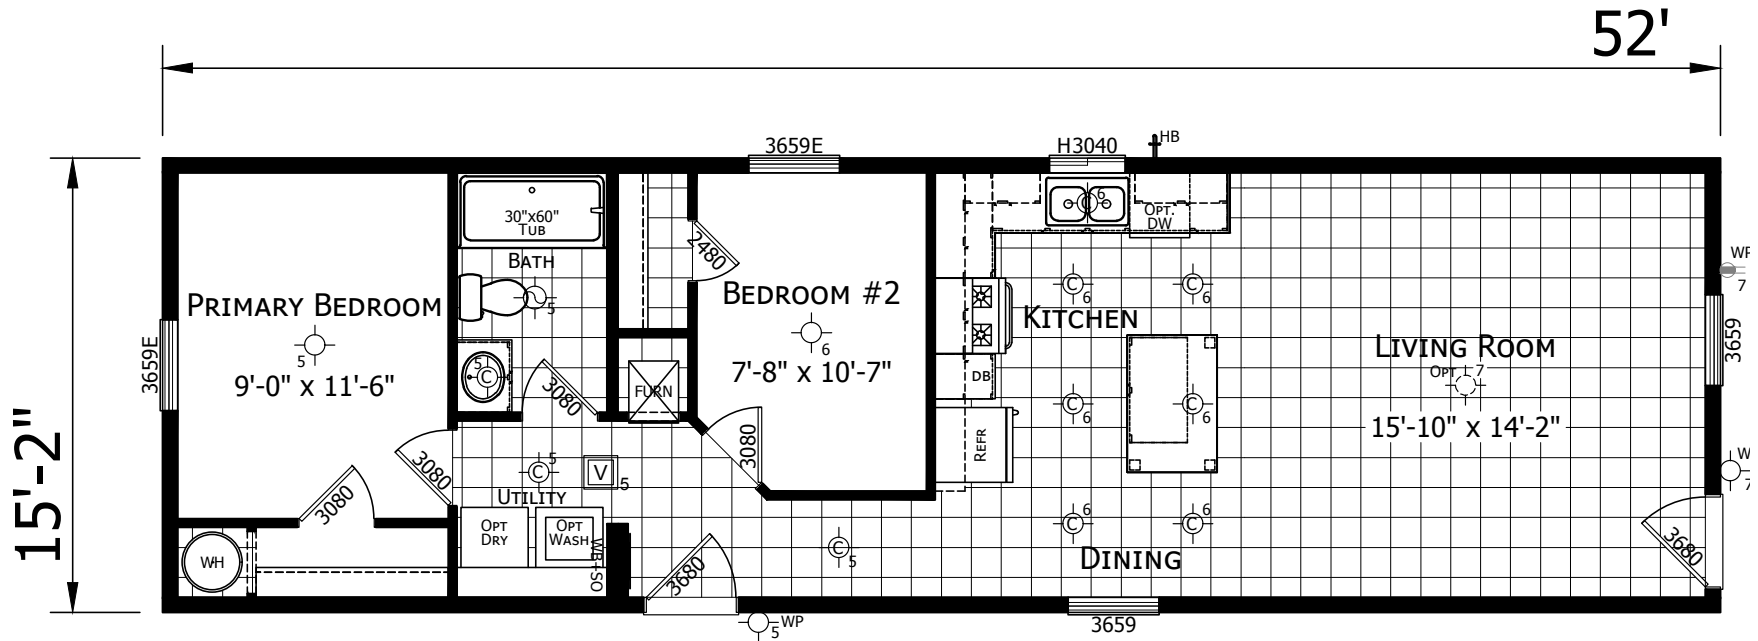

Collinton

Winchester Series

788 SQ. FT. (Approximate) 2 Bedroom, 1 Bath

Last Updated: 9-25-23

CHAMPION HOMES CENTER

1442 Sunnyside Rd.
Weiser, ID 83672

FactoryExpoHomesDirect.com | 1-800-419-3568

IMPORTANT: Champion Homes reserves the right to modify, cancel or substitute products or features of this event at any time without prior notice or obligation. Pictures and other promotional materials are representative and may depict or contain floor plans, square footages, elevations, options, upgrades, extra design features, decorations, floor coverings, specialty light fixtures, custom paint and wall coverings, window treatments, landscaping, sound and alarm systems, furnishings, appliances, and other designer/decorator features and amenities that are not included as part of the home and/or may not be available at all locations. Home, pricing and community information is subject to change, and homes to prior sale, at any time without notice or obligation. ©2020 Champion Homes. All rights reserved.