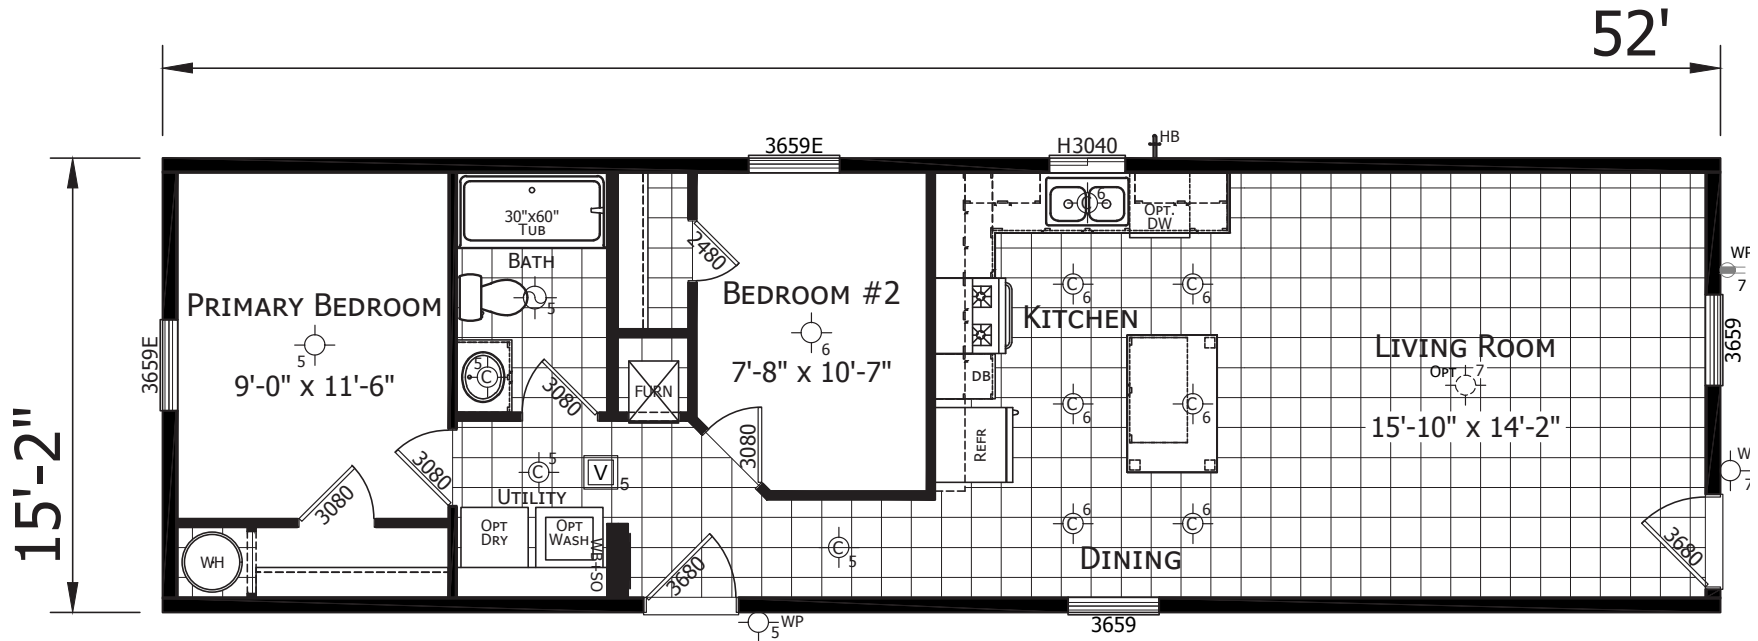

# Collinton

Winchester Series

788 SQ. FT. (Approximate) 2 Bedroom, 1 Bath

CHAMPION<sup>®</sup>  
HOMES CENTER

Last Updated: 9-25-23