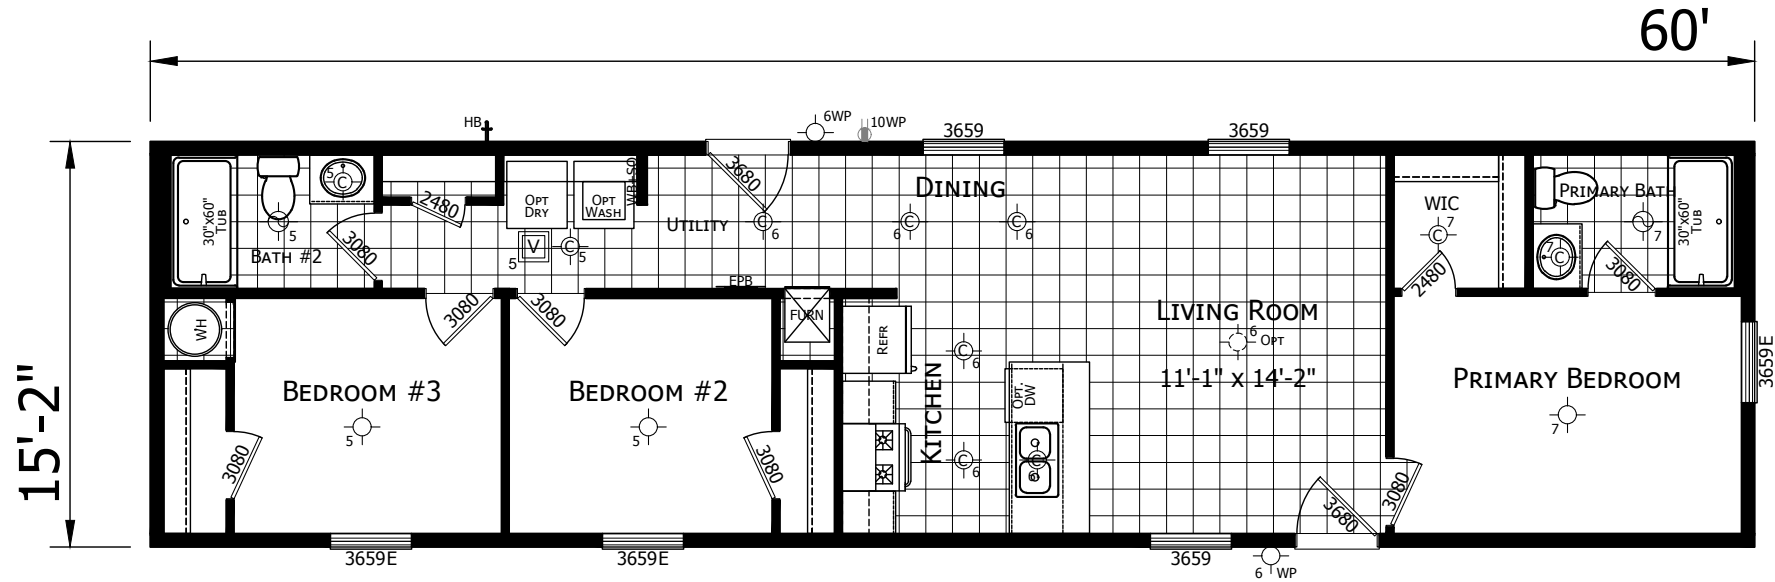

Coolin

Winchester Series

910 SQ. FT. (Approximate) 3 Bedroom, 2 Bath

Last Updated: 3-15-24

CHAMPION HOMES CENTER

1442 Sunnyside Rd.
Weiser, ID 83672

FactoryExpoHomesDirect.com | 1-800-419-3568

IMPORTANT: Champion Homes reserves the right to modify, cancel or substitute products or features of this event at any time without prior notice or obligation. Pictures and other promotional materials are representative and may depict or contain floor plans, square footages, elevations, options, upgrades, extra design features, decorations, floor coverings, specialty light fixtures, custom paint and wall coverings, window treatments, landscaping, sound and alarm systems, furnishings, appliances, and other designer/decorator features and amenities that are not included as part of the home and/or may not be available at all locations. Home, pricing and community information is subject to change, and homes to prior sale, at any time without notice or obligation. ©2020 Champion Homes. All rights reserved.