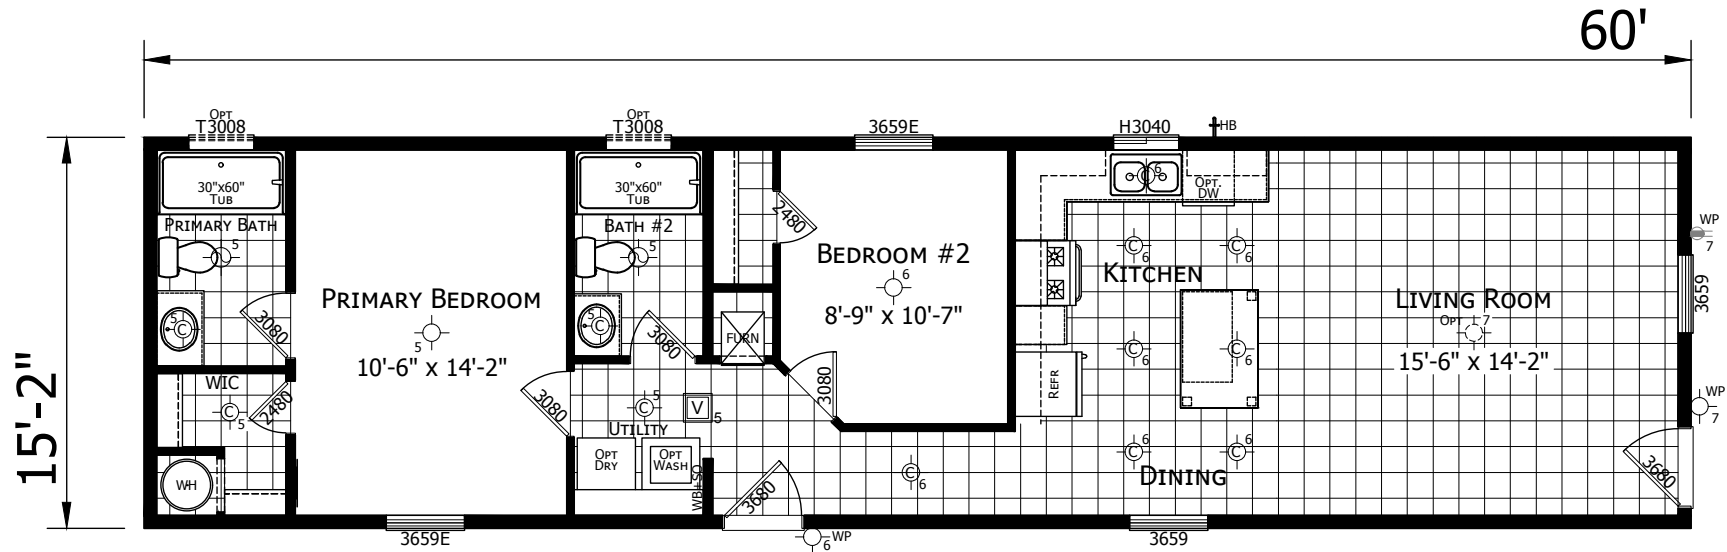

Cotton

Winchester Series

910 SQ. FT. (Approximate) 2 Bedroom, 2 Bath

Last Updated: 9-25-23

CHAMPION HOMES CENTER

1442 Sunnyside Rd.
Weiser, ID 83672

FactoryExpoHomesDirect.com | 1-800-419-3568

IMPORTANT: Champion Homes reserves the right to modify, cancel or substitute products or features of this event at any time without prior notice or obligation. Pictures and other promotional materials are representative and may depict or contain floor plans, square footages, elevations, options, upgrades, extra design features, decorations, floor coverings, specialty light fixtures, custom paint and wall coverings, window treatments, landscaping, sound and alarm systems, furnishings, appliances, and other designer/decorator features and amenities that are not included as part of the home and/or may not be available at all locations. Home, pricing and community information is subject to change, and homes to prior sale, at any time without notice or obligation. ©2020 Champion Homes. All rights reserved.