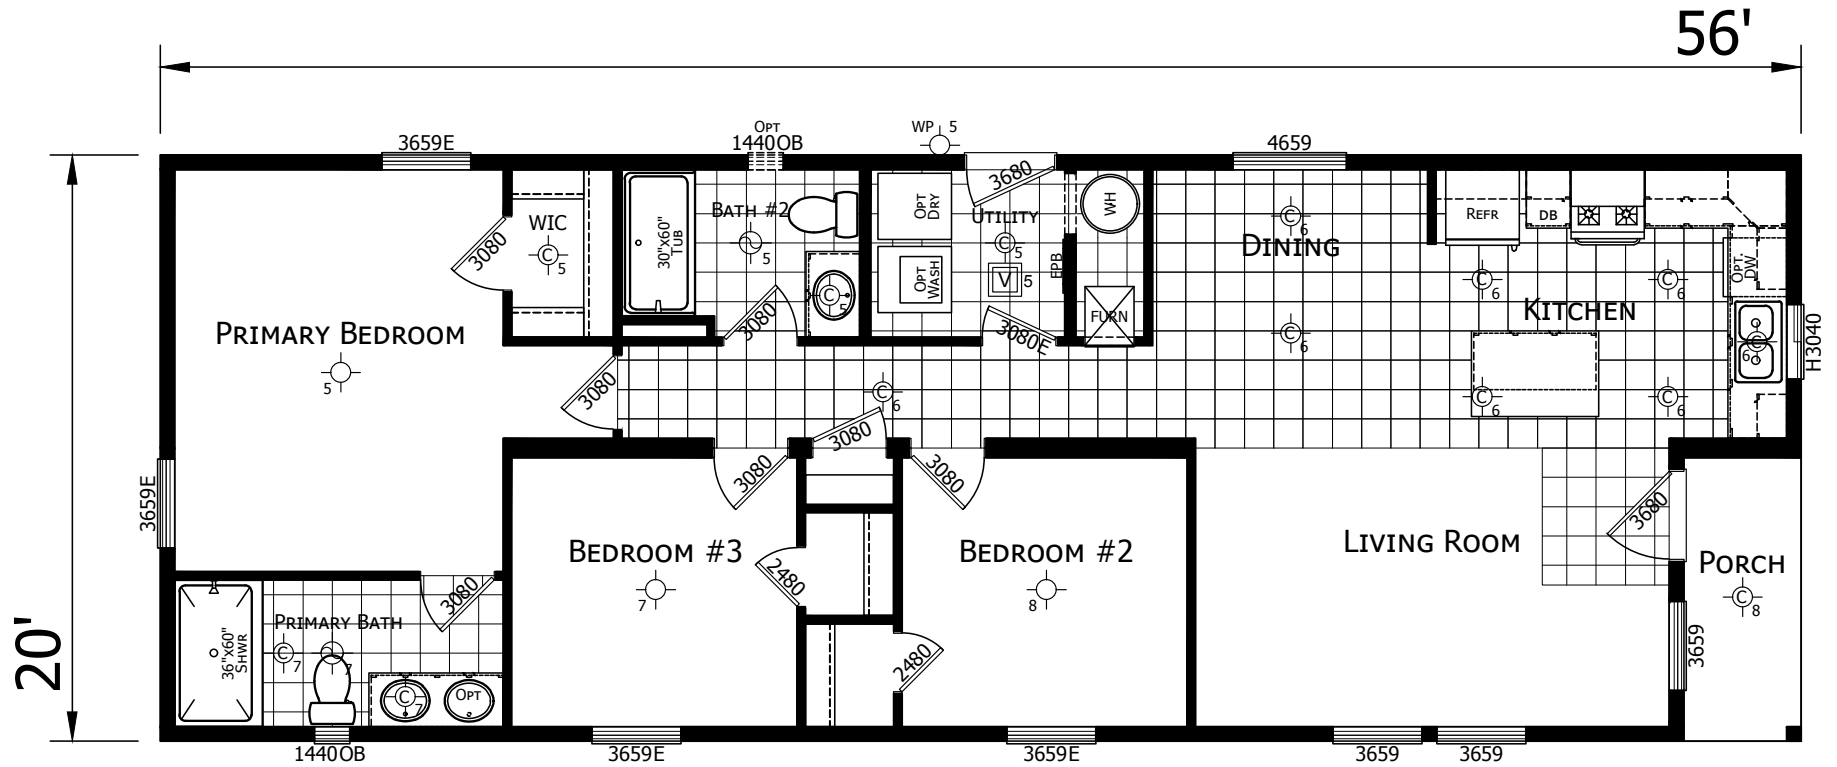

# Dabney

DreamWorks Series

1,120 SQ. FT. (Approximate) 3 Bedroom, 2 Bath

Last Updated: 3-28-25

**CHAMPION HOMES CENTER**

1442 Sunnyside Rd.  
Weiser, ID 83672

**FactoryExpoHomesDirect.com | 1-800-419-3568**