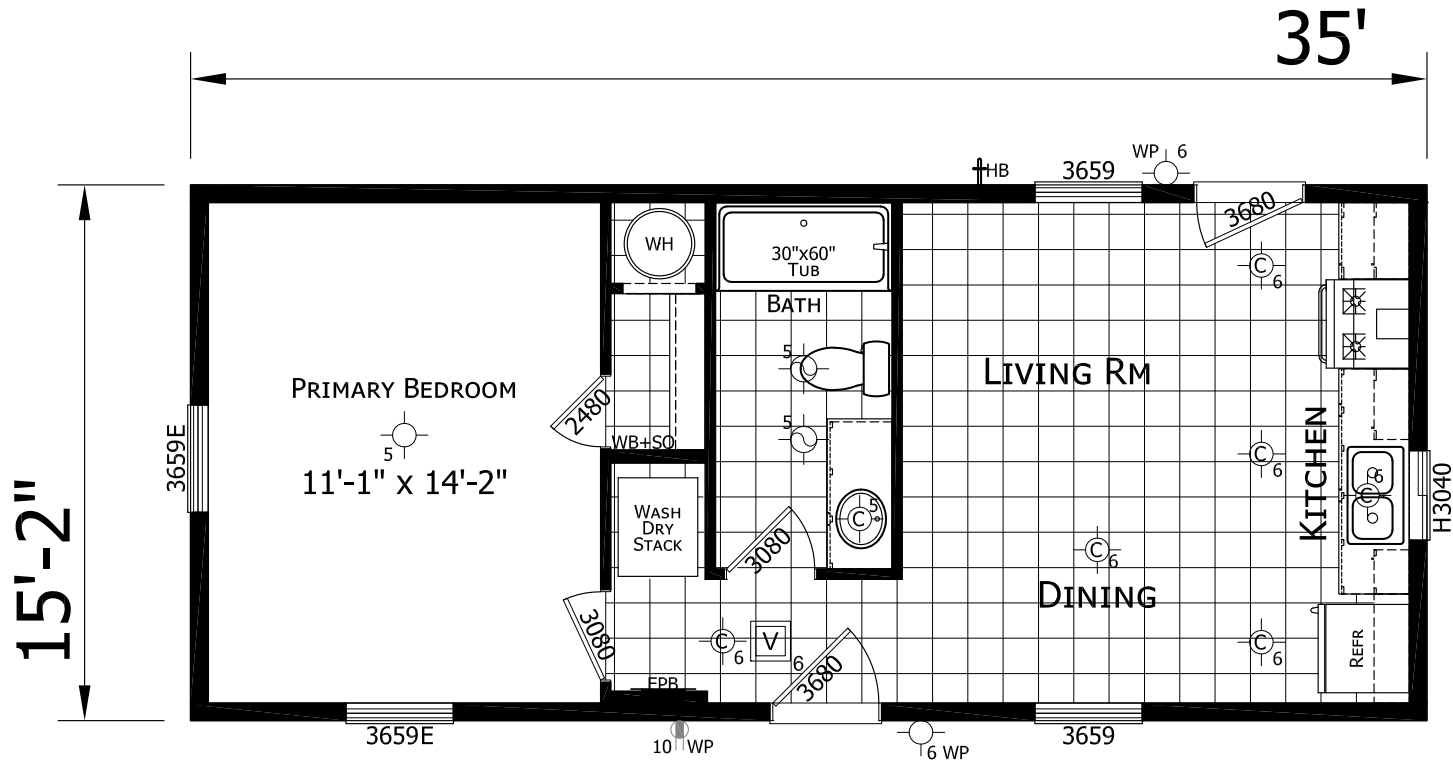

# Emilee

Winchester Series

531 SQ. FT. (Approximate) 1 Bedroom, 1 Bath

Last Updated: 5-20-26

**CHAMPION HOMES CENTER**  
1442 Sunnyside Rd.  
Weiser, ID 83672

**FactoryExpoHomesDirect.com | 1-800-419-3568**