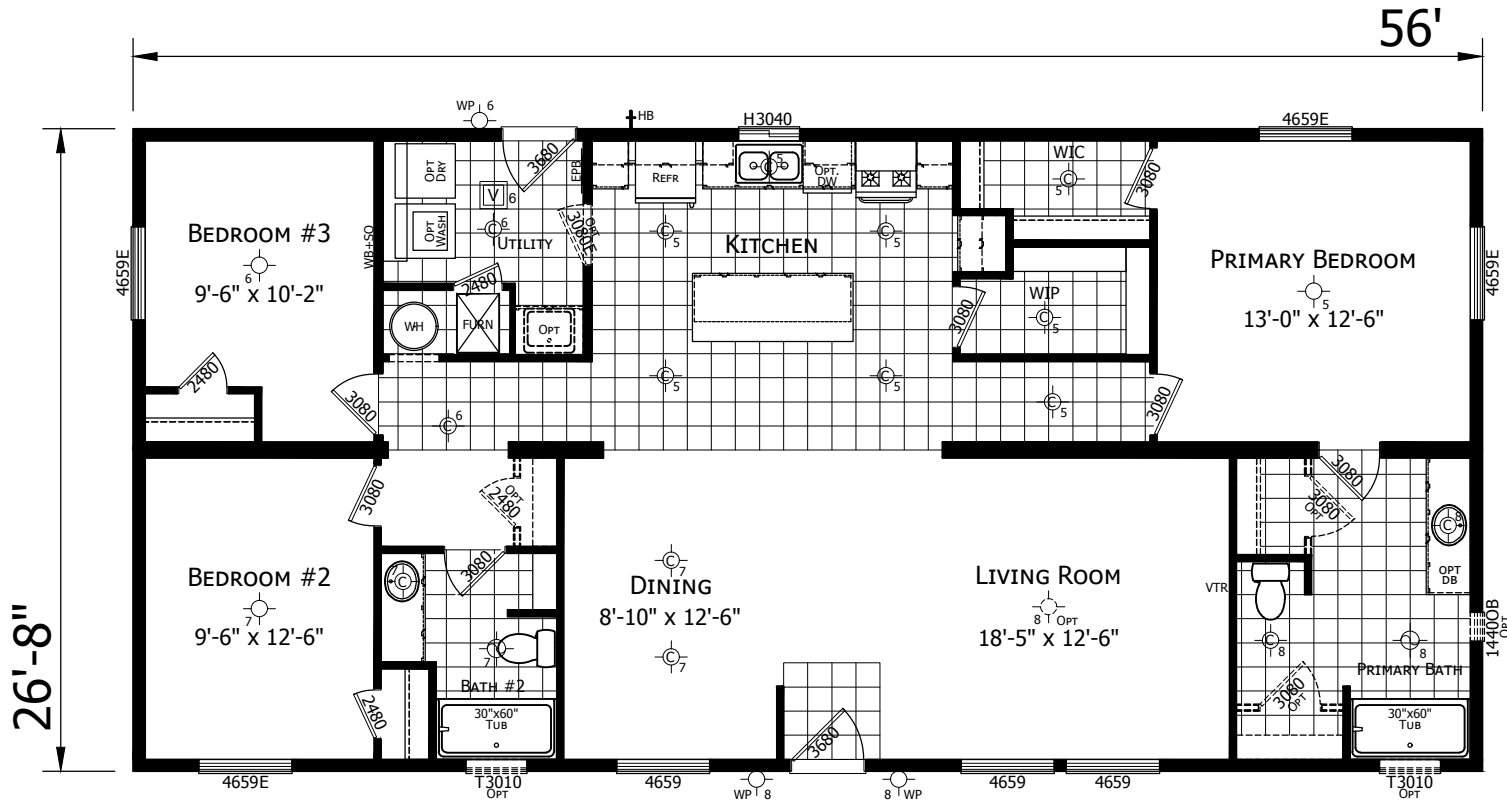

# Feltham

Champion Noble Series

1494 SQ. FT. (Approximate) 3 Bedroom, 2 Bath

Last Updated: 2-17-25