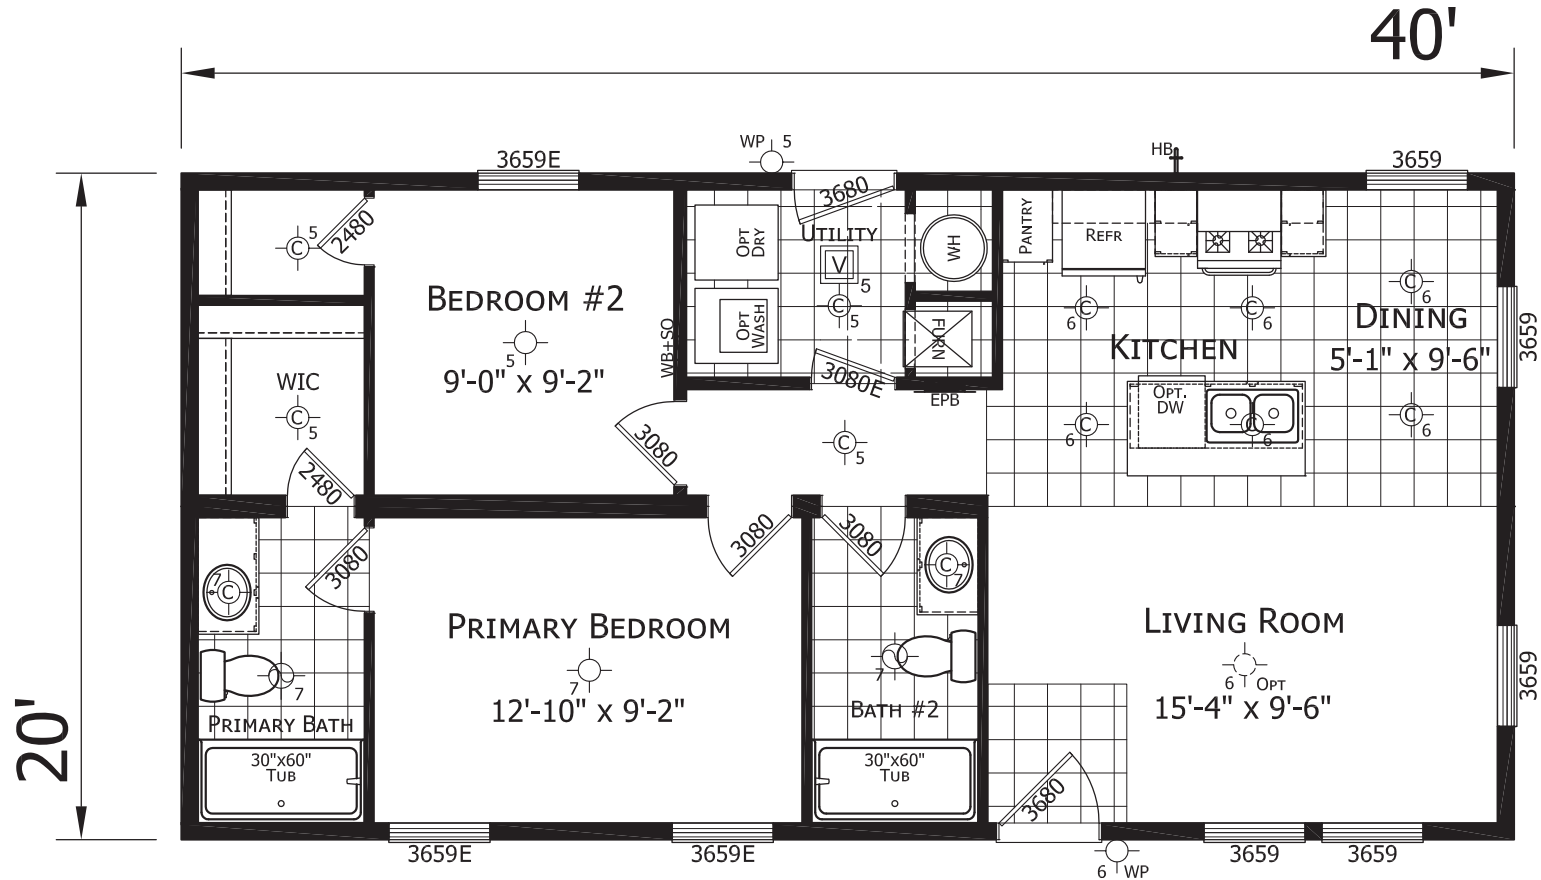

# Grasmere

DreamWorks Series

800 SQ. FT. (Approximate) 2 Bedroom, 2 Bath

**CHAMPION**  
HOMES CENTER

Last Updated: 12-6-23

**CHAMPION HOMES CENTER**  
1442 Sunnyside Rd.  
Weiser, ID 83672

**FactoryExpoHomesDirect.com | 1-800-419-3568**