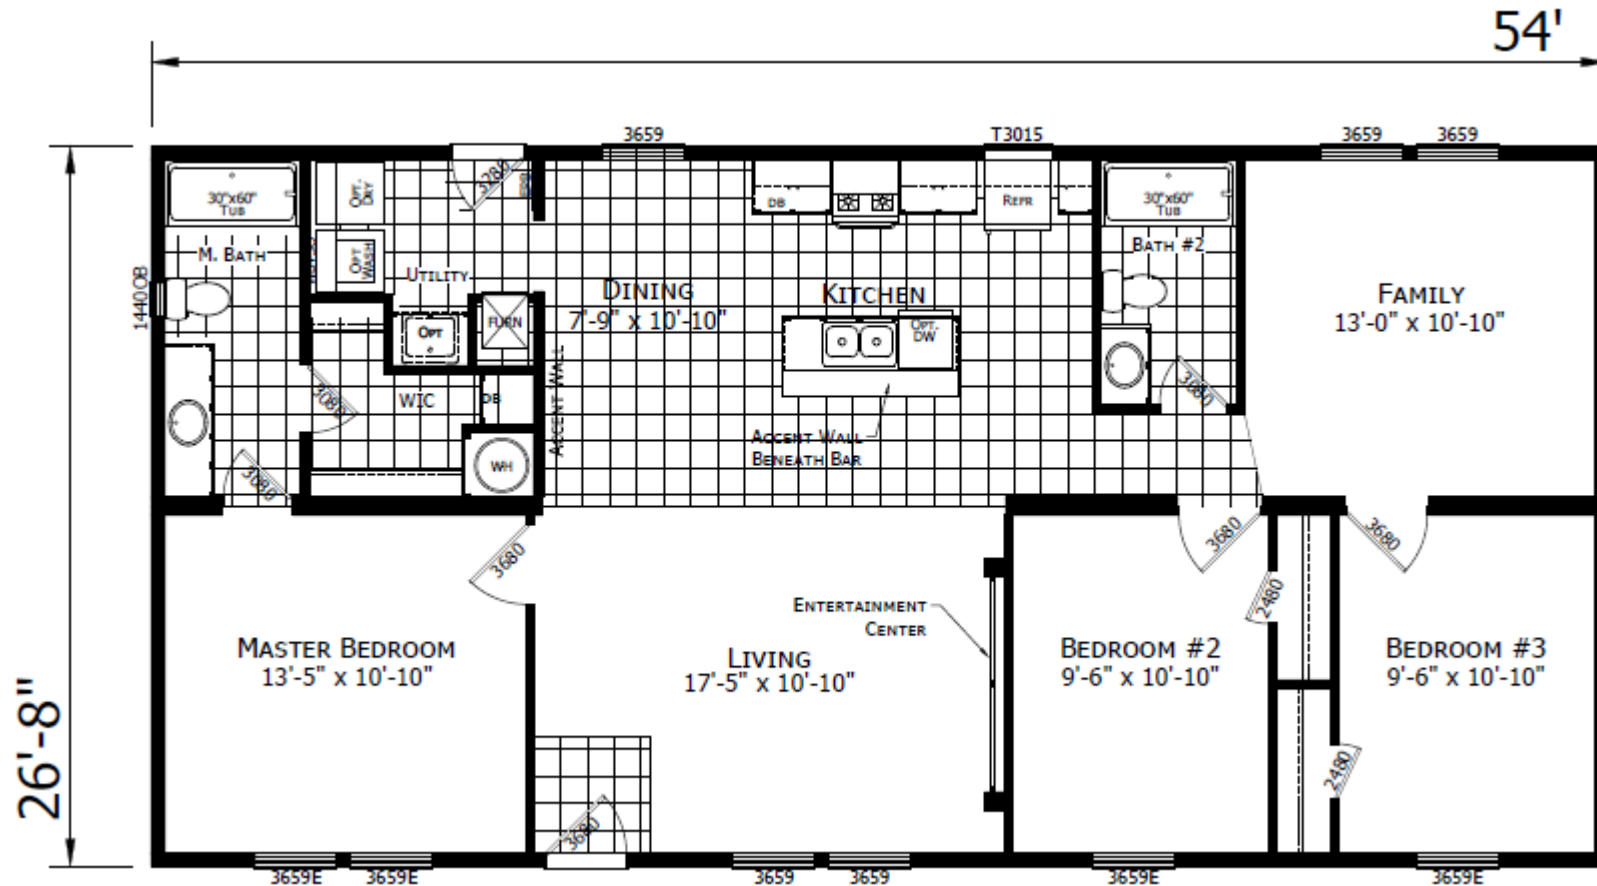

Hanthorn

DreamWorks Series

1,440 SQ. FT. (Approximate) 3 Bedroom, 2 Bath

CHAMPION
HOMES CENTER

Last Updated: 1-24-23

CHAMPION HOMES CENTER

1442 Sunnyside Rd.
Weiser, ID 83672

FactoryExpoHomesDirect.com | 1-800-419-3568