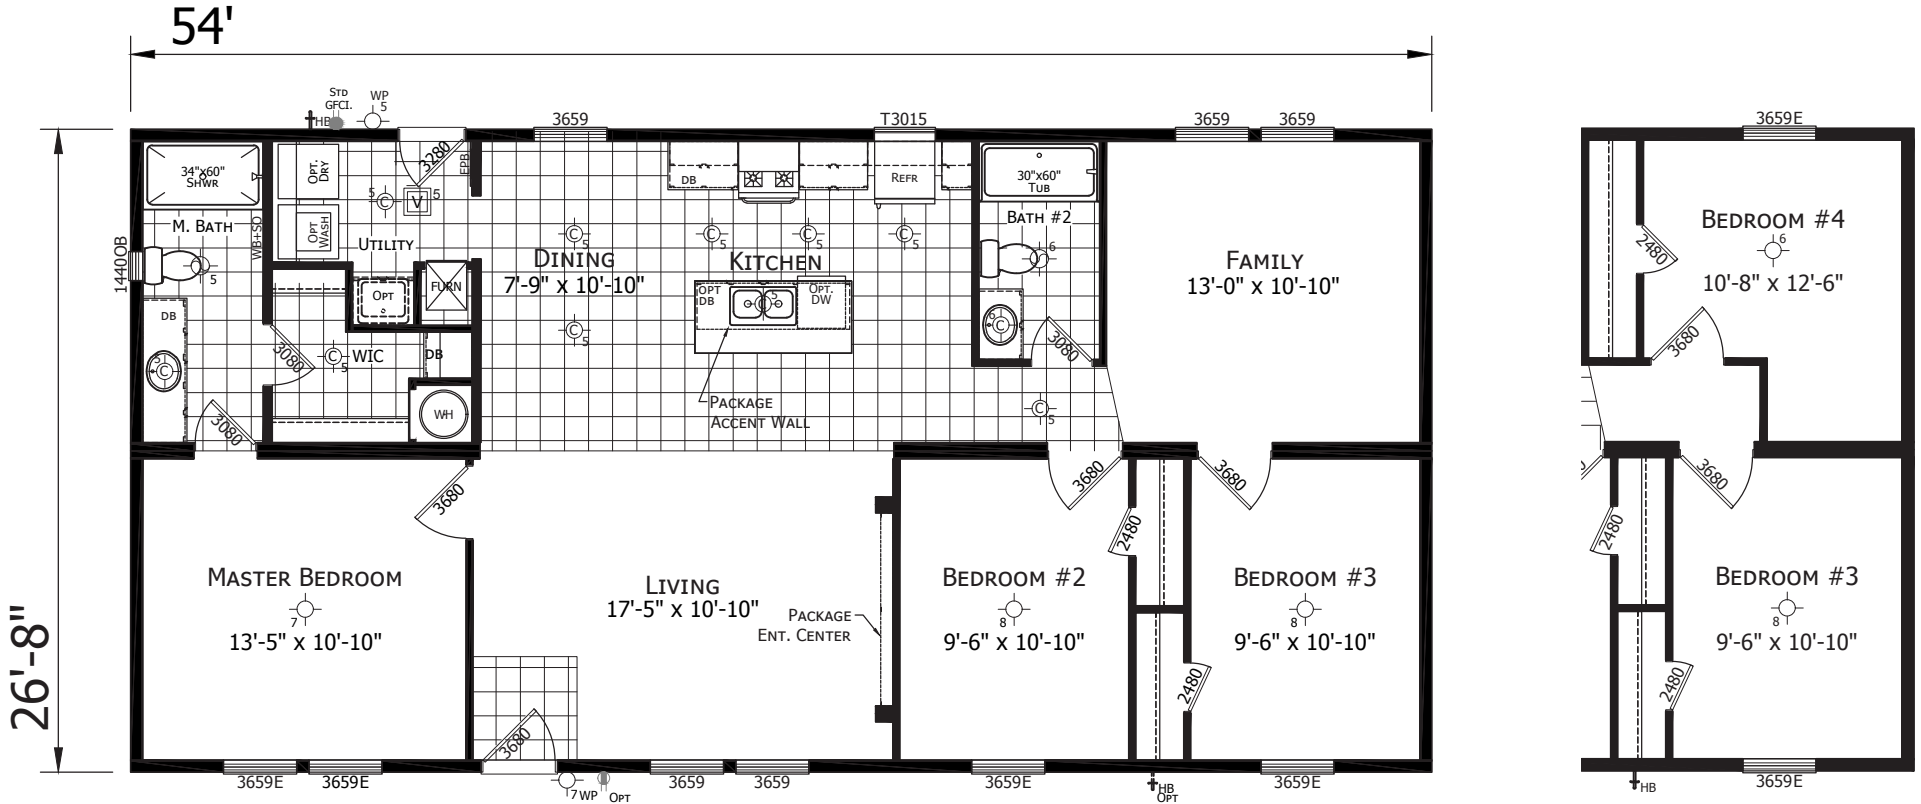

Hanthorn

DreamWorks Series

1,440 SQ. FT. (Approximate) 3 Bedroom, 2 Bath

Last Updated: 12-17-21

FACTORY EXPO HOME CENTERS

1442 Sunnyside Rd.
Weiser, ID 83672

FactoryExpoHomesDirect.com | 1-800-419-3568

IMPORTANT: Alta Cima Corp reserves the right to modify, cancel or substitute products or features of this event at any time without prior notice or obligation. Pictures and other promotional materials are representative and may depict or contain floor plans, square footages, elevations, options, upgrades, extra design features, decorations, floor coverings, specialty light fixtures, custom paint and wall coverings, window treatments, landscaping, sound and alarm systems, furnishings, appliances, and other designer/decorator features and amenities that are not included as part of the home and/or may not be available at all locations. Home, pricing and community information is subject to change, and homes to prior sale, at any time without notice or obligation. ©2020 Alta Cima Corp. All rights reserved.