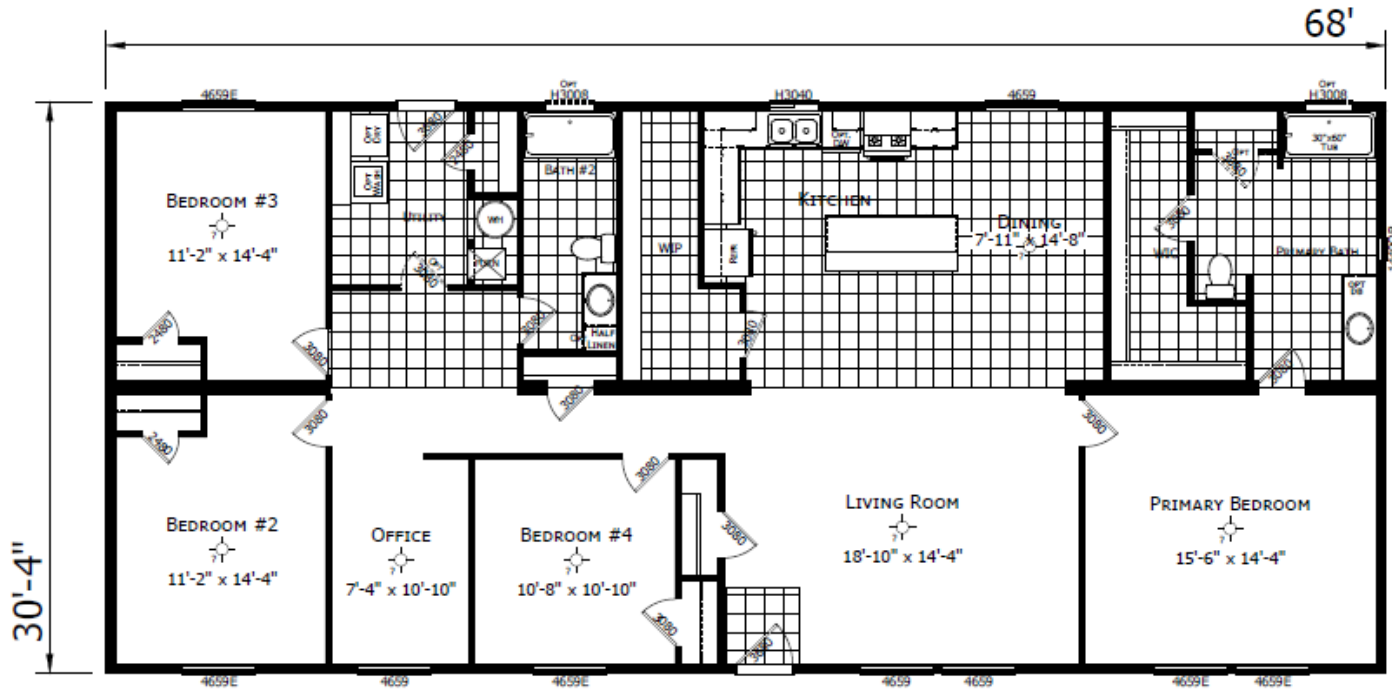

Horton

Champion Noble Series

2,063 SQ. FT. (Approximate) 3 Bedroom, 2 Bath

Last Updated: 10-30-23

OPTIONAL GLAMOUR BATH

CHAMPION HOMES CENTER
1442 Sunnyside Rd.
Weiser, ID 83672

FactoryExpoHomesDirect.com | 1-800-419-3568