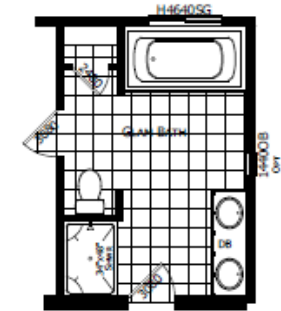

Horton

Champion Noble Series

2,063 SQ. FT. (Approximate) 3 Bedroom, 2 Bath

Last Updated: 10-30-23

OPTIONAL GLAMOUR BATH

CHAMPION HOMES CENTER
1442 Sunnyside Rd.
Weiser, ID 83672

FactoryExpoHomesDirect.com | 1-800-419-3568