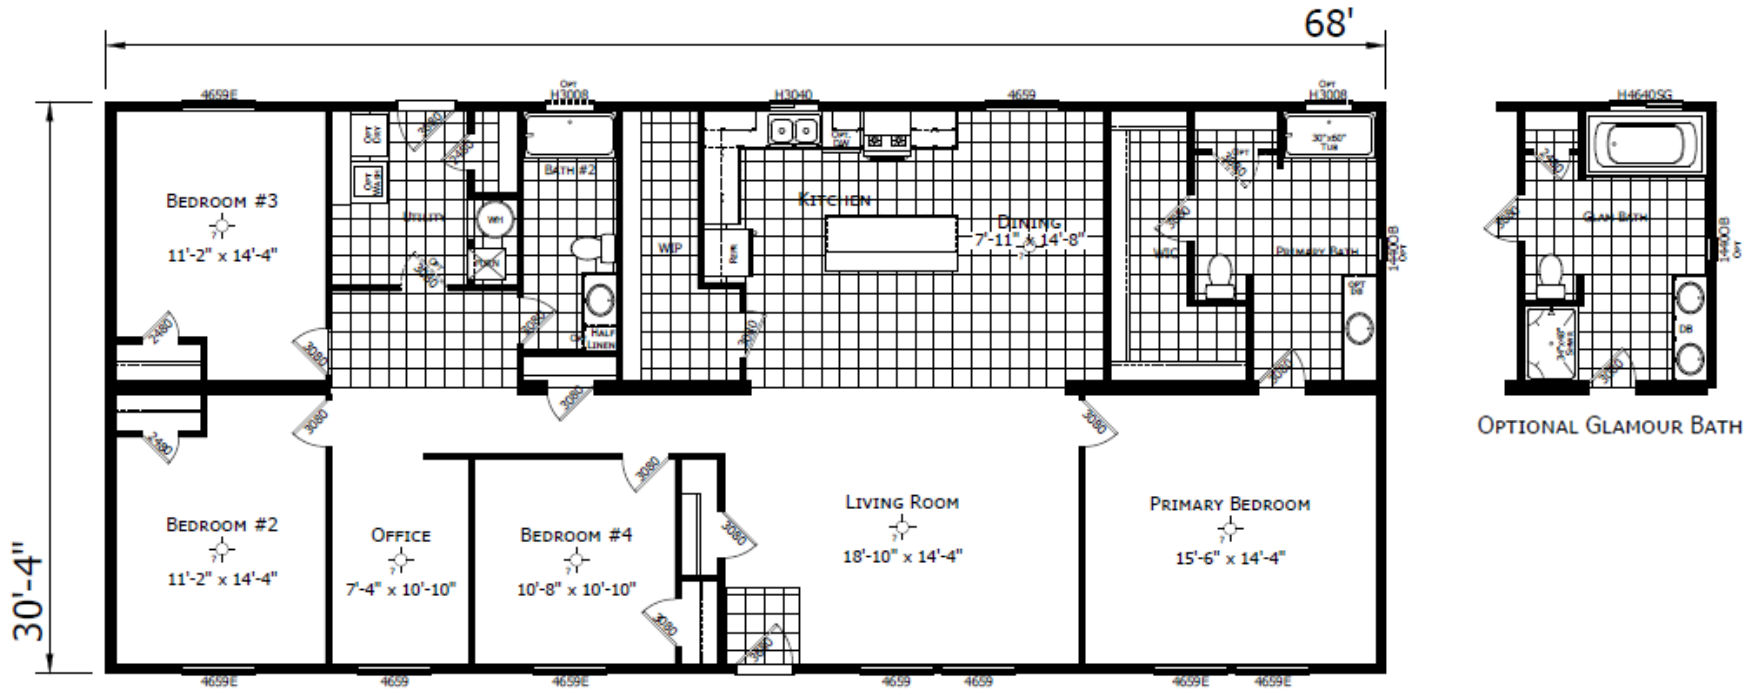

# Horton

Champion Noble Series

2,063 SQ. FT. (Approximate) 3 Bedroom, 2 Bath

Last Updated: 10-30-23

**CHAMPION HOMES CENTER**  
 1442 Sunnyside Rd.  
 Weiser, ID 83672

**FactoryExpoHomesDirect.com | 1-800-419-3568**