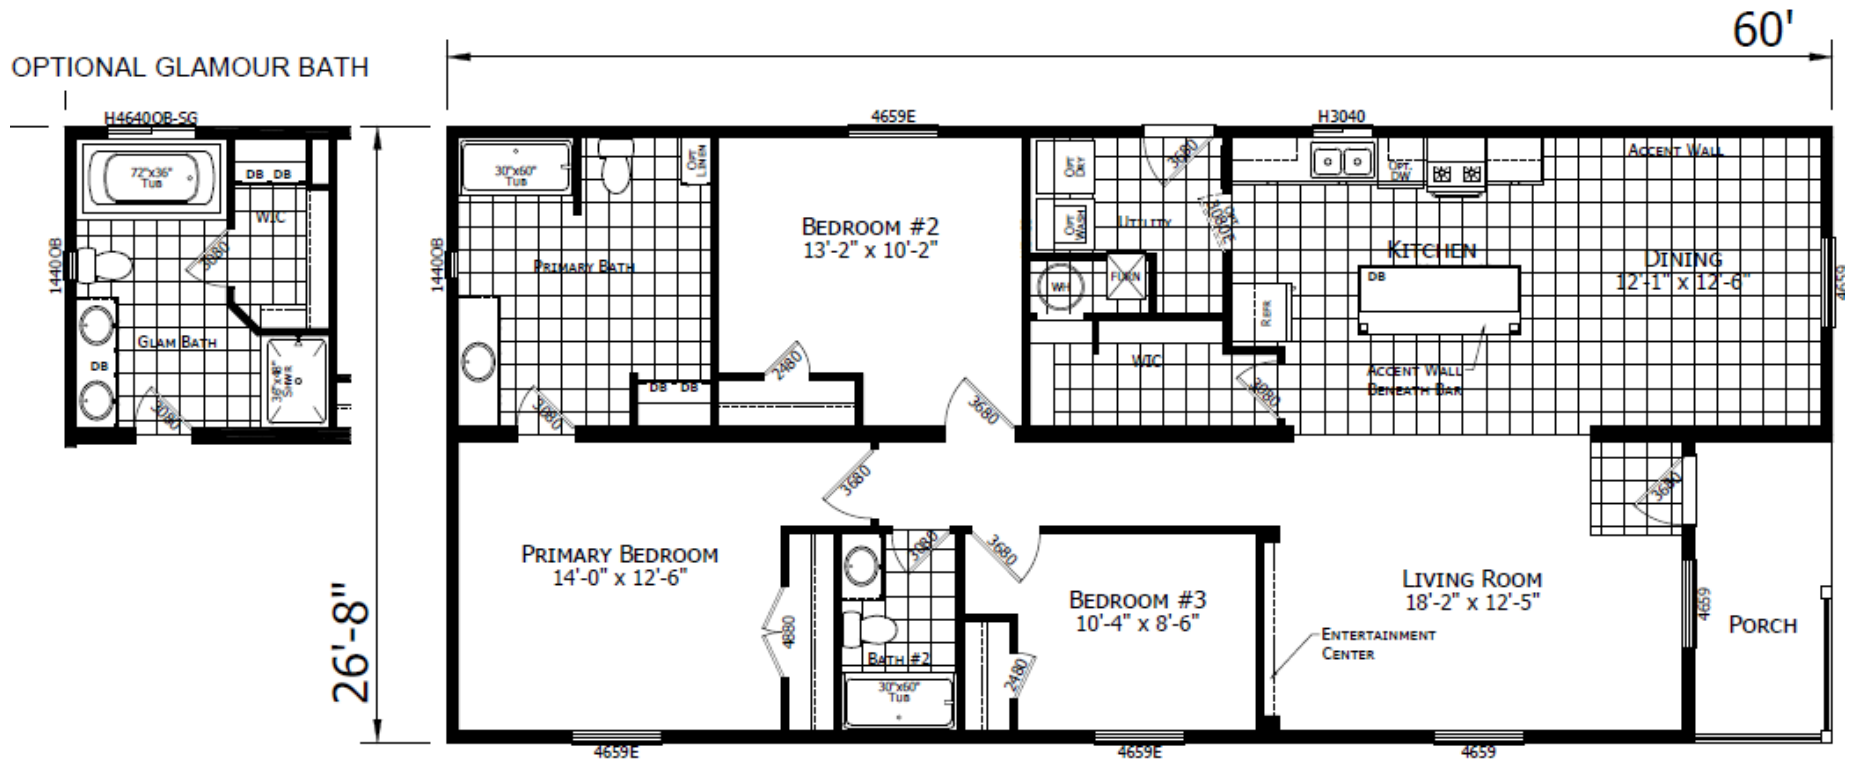

# Jaslynn

DreamWorks Series

1,600 SQ. FT. (Approximate) 3 Bedroom, 2 Bath

Last Updated: 1-24-23

**CHAMPION HOMES CENTER**  
 1442 Sunnyside Rd.  
 Weiser, ID 83672

**FactoryExpoHomesDirect.com | 1-800-419-3568**