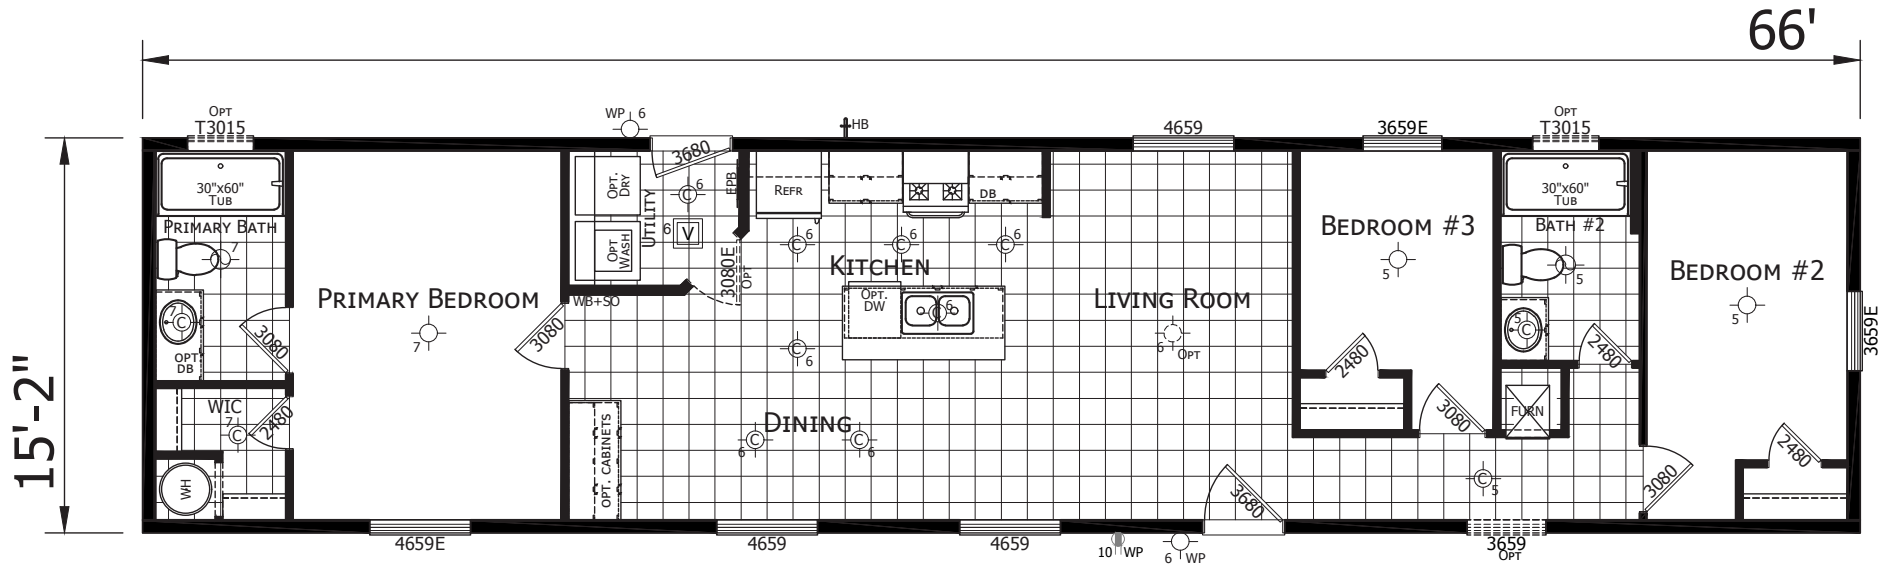

Jospen

Winchester Series

1,001 SQ. FT. (Approximate) 3 Bedroom, 2 Bath

CHAMPION
HOMES CENTER

Last Updated: 9-25-23

15'-2"

66'

CHAMPION HOMES CENTER