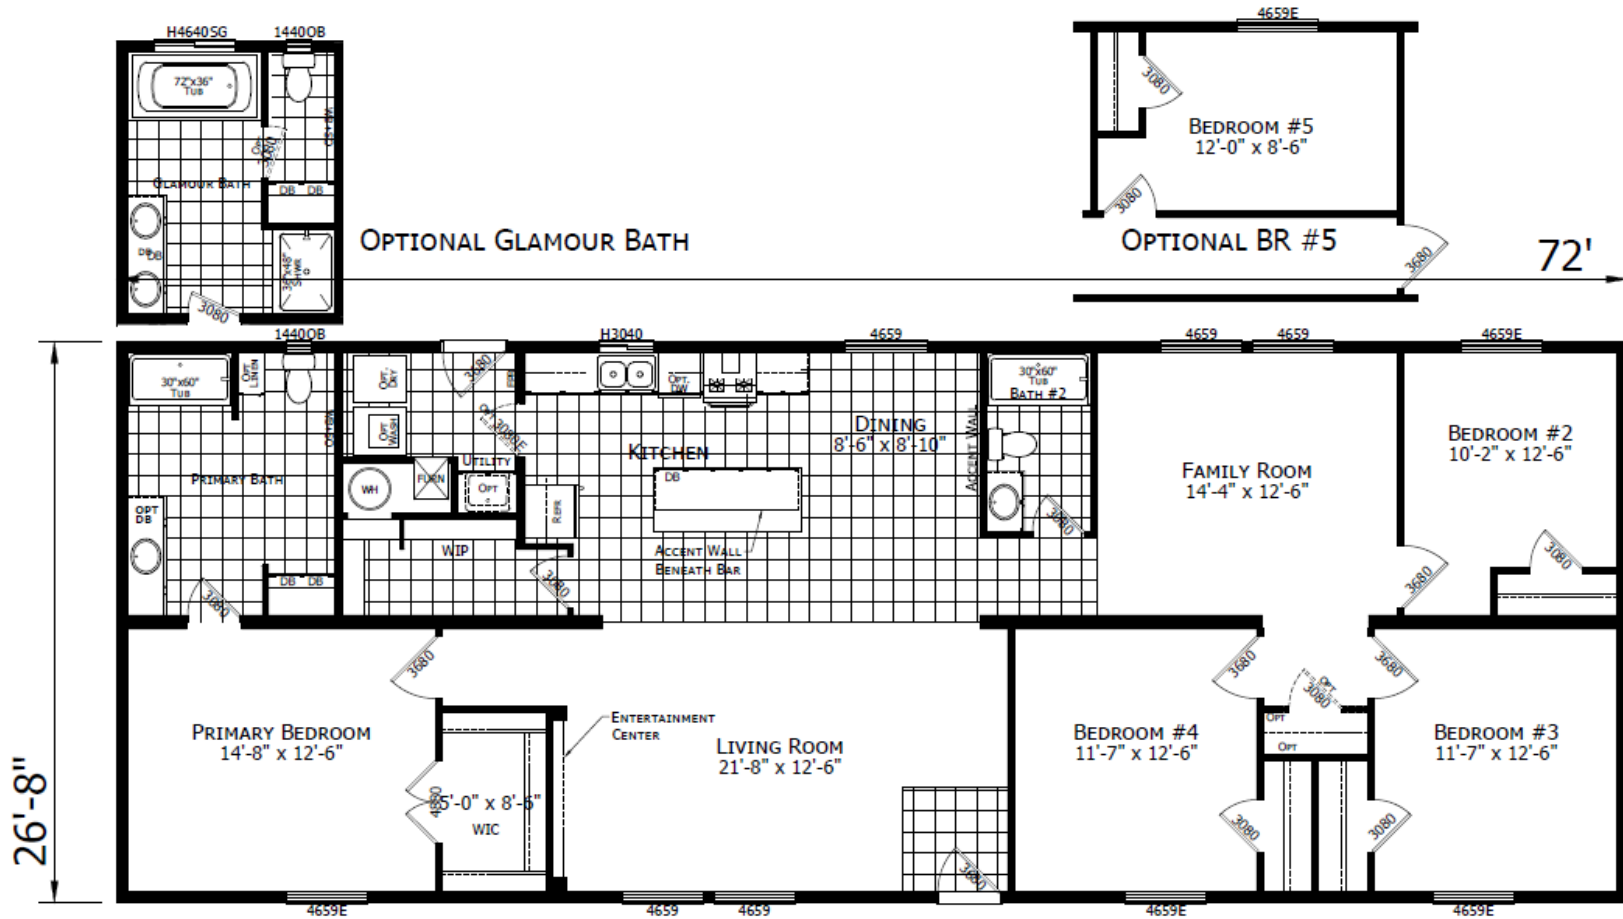

Kendrick

DreamWorks Series

1,920 SQ. FT. (Approximate) 4 Bedroom, 2 Bath

Last Updated: 1-24-23

CHAMPION HOMES CENTER

1442 Sunnyside Rd.
Weiser, ID 83672

FactoryExpoHomesDirect.com | 1-800-419-3568

IMPORTANT: Champion Homes reserves the right to modify, cancel or substitute products or features of this event at any time without prior notice or obligation. Pictures and other promotional materials are representative and may depict or contain floor plans, square footages, elevations, options, upgrades, extra design features, decorations, floor coverings, specialty light fixtures, custom paint and wall coverings, window treatments, landscaping, sound and alarm systems, furnishings, appliances, and other designer/decorator features and amenities that are not included as part of the home and/or may not be available at all locations. Home, pricing and community information is subject to change, and homes to prior sale, at any time without notice or obligation. ©2020 Champion Homes. All rights reserved.