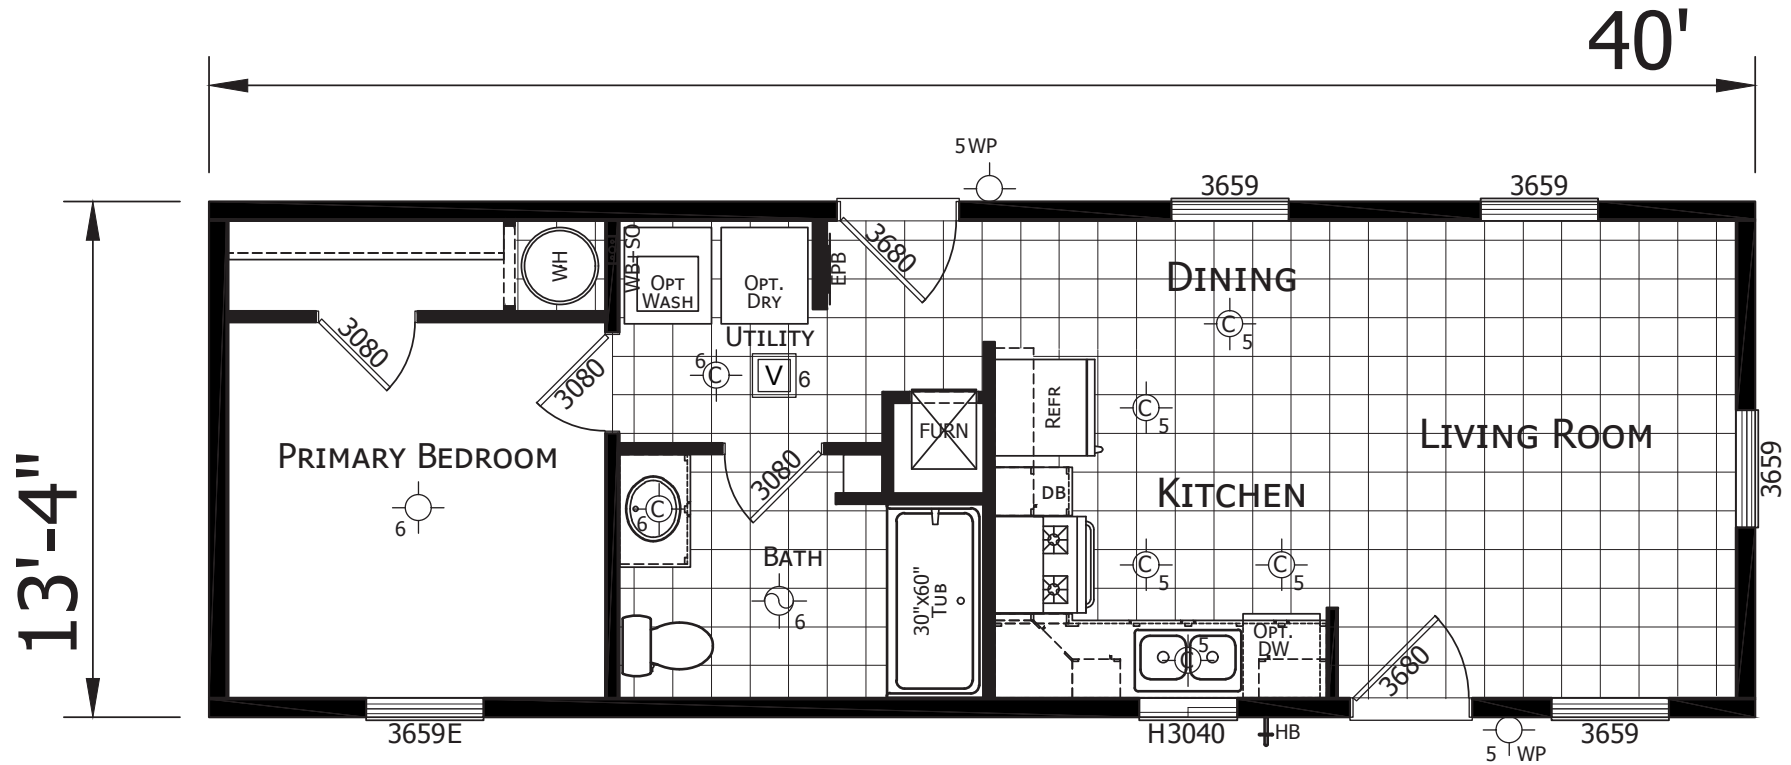

# Lena

Winchester Series

533 SQ. FT. (Approximate) 1 Bedroom, 1 Bath

CHAMPION<sup>®</sup>  
HOMES CENTER

Last Updated: 3-14-23