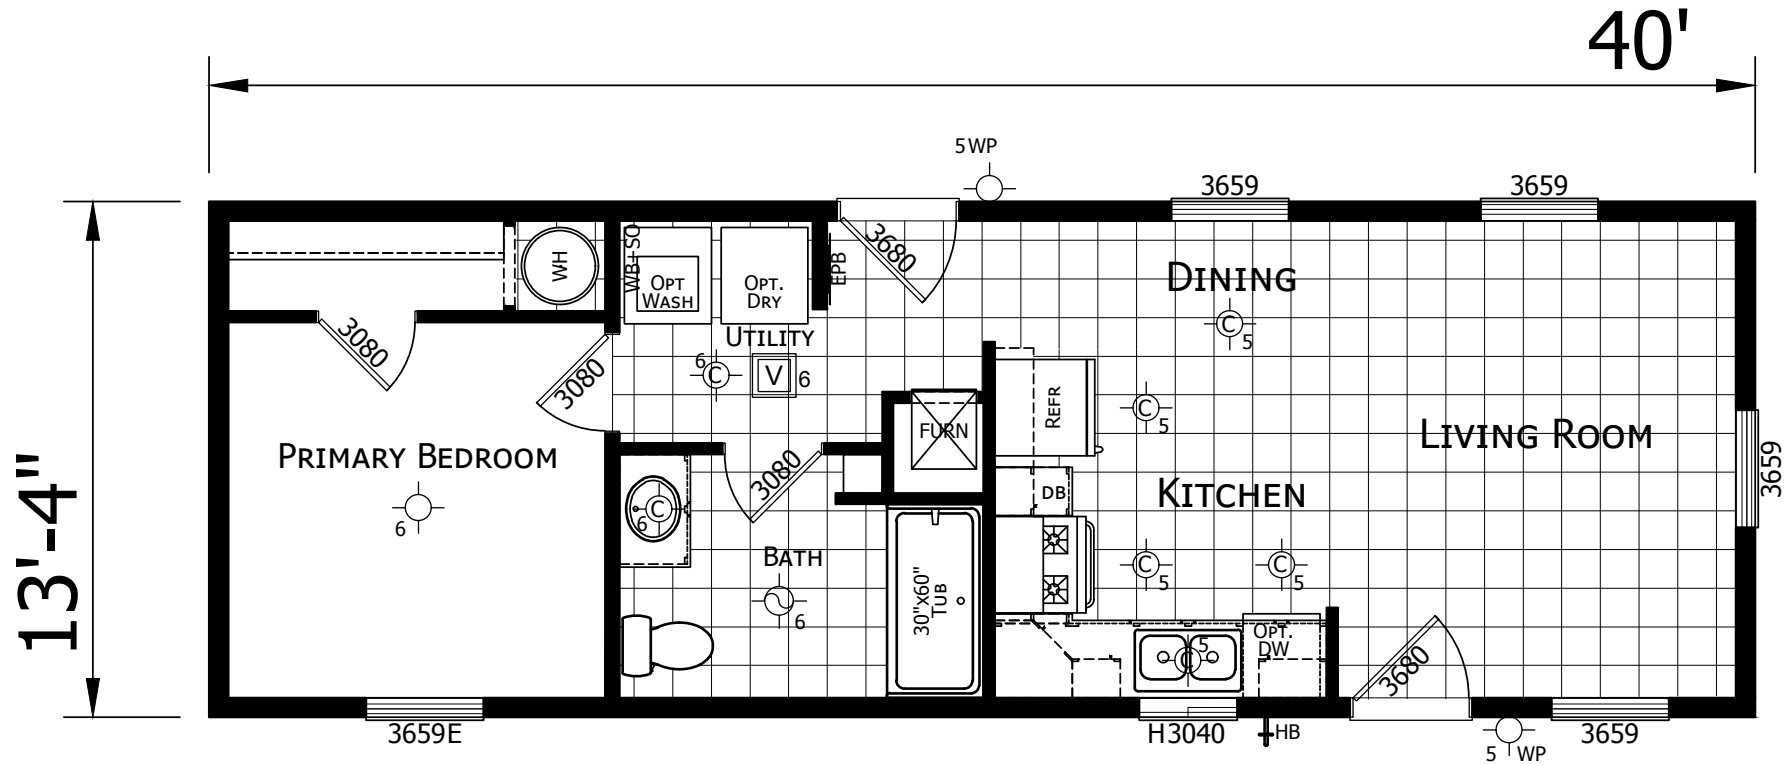

# Lena

Winchester Series

533 SQ. FT. (Approximate) 1 Bedroom, 1 Bath

Last Updated: 3-14-23