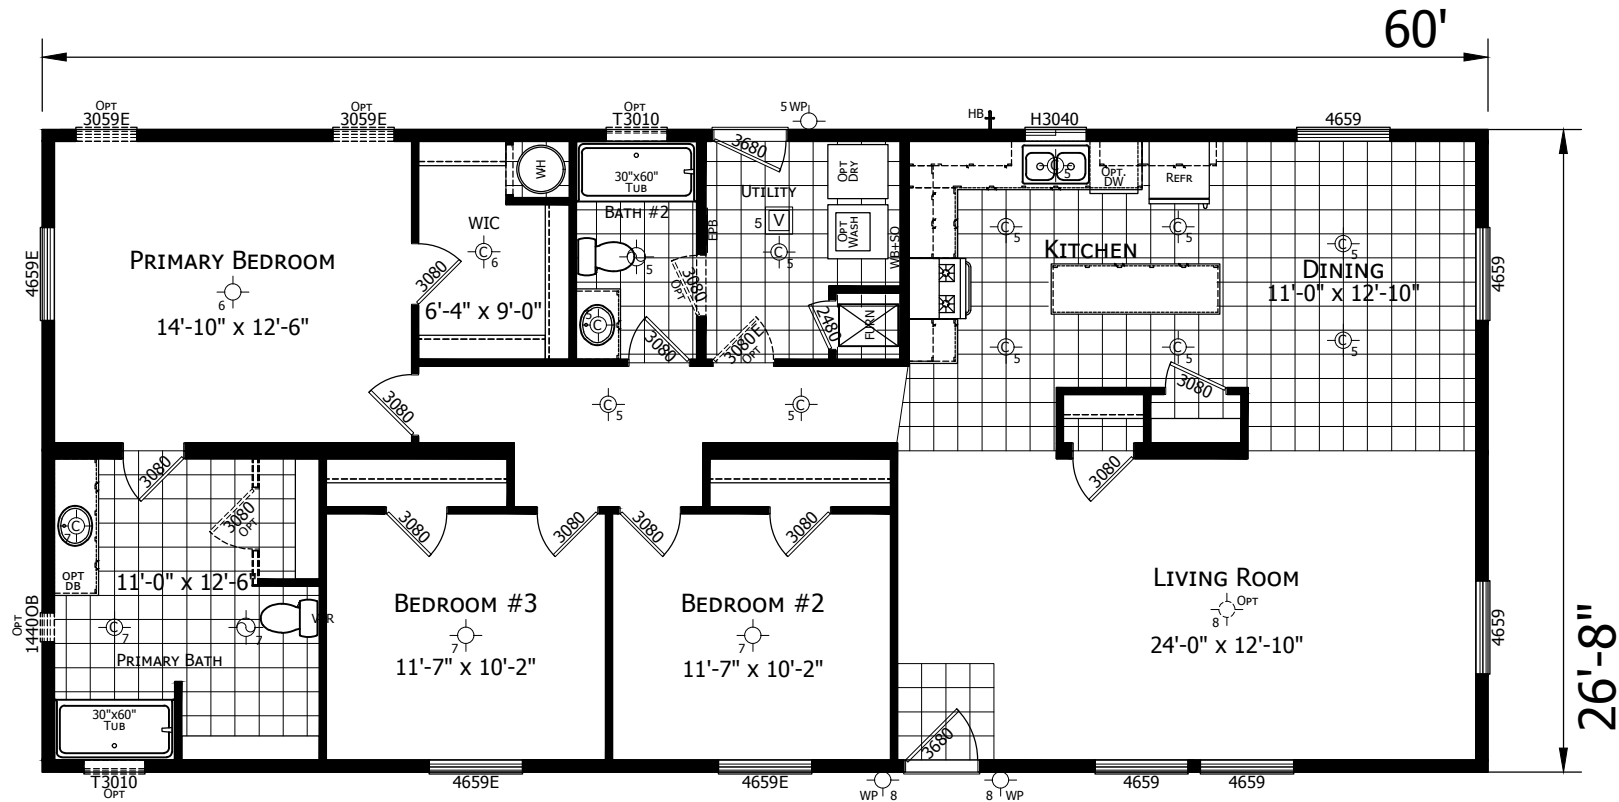

# Letha

Champion Noble Series

1600 SQ. FT. (Approximate) 3 Bedroom, 2 Bath

Last Updated: 2-17-25

**CHAMPION HOMES CENTER**

1442 Sunnyside Rd.  
Weiser, ID 83672

**FactoryExpoHomesDirect.com | 1-800-419-3568**