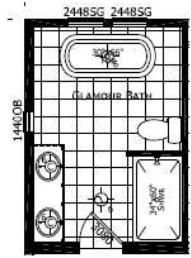

Lynndale

Champion Noble Series

1494 SQ. FT. (Approximate) 3 Bedroom, 2 Bath

Last Updated: 3-19-25

Optional Noble Bath

CHAMPION HOMES CENTER
 1442 Sunnyside Rd.
 Weiser, ID 83672

FactoryExpoHomesDirect.com | 1-800-419-3568