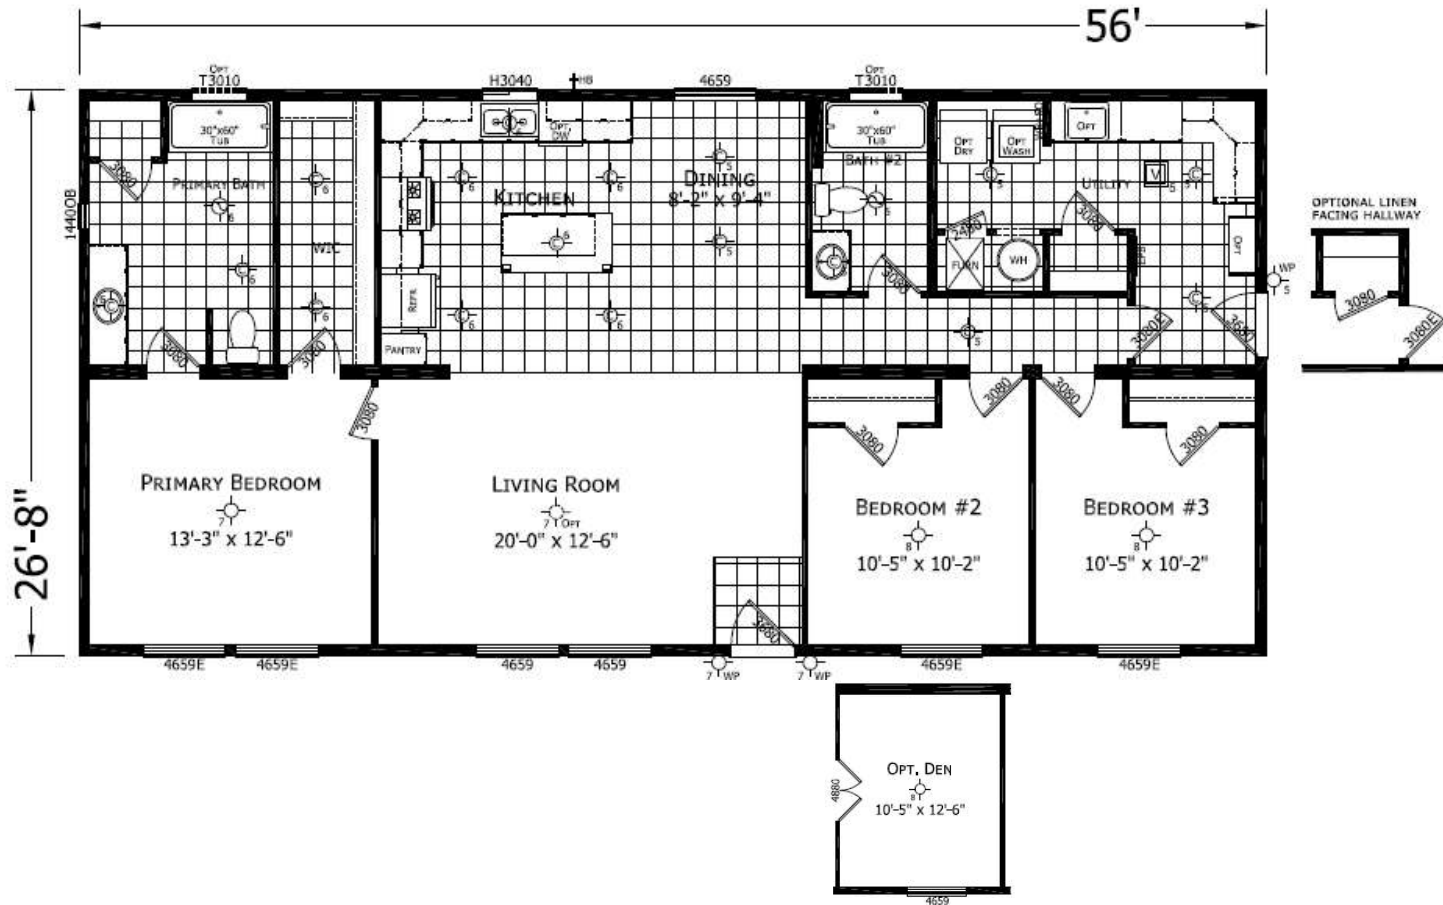

Lynndale

Champion Noble Series

1494 SQ. FT. (Approximate) 3 Bedroom, 2 Bath

Last Updated: 3-19-25

Optional Noble Bath

CHAMPION HOMES CENTER
 1442 Sunnyside Rd.
 Weiser, ID 83672

FactoryExpoHomesDirect.com | 1-800-419-3568