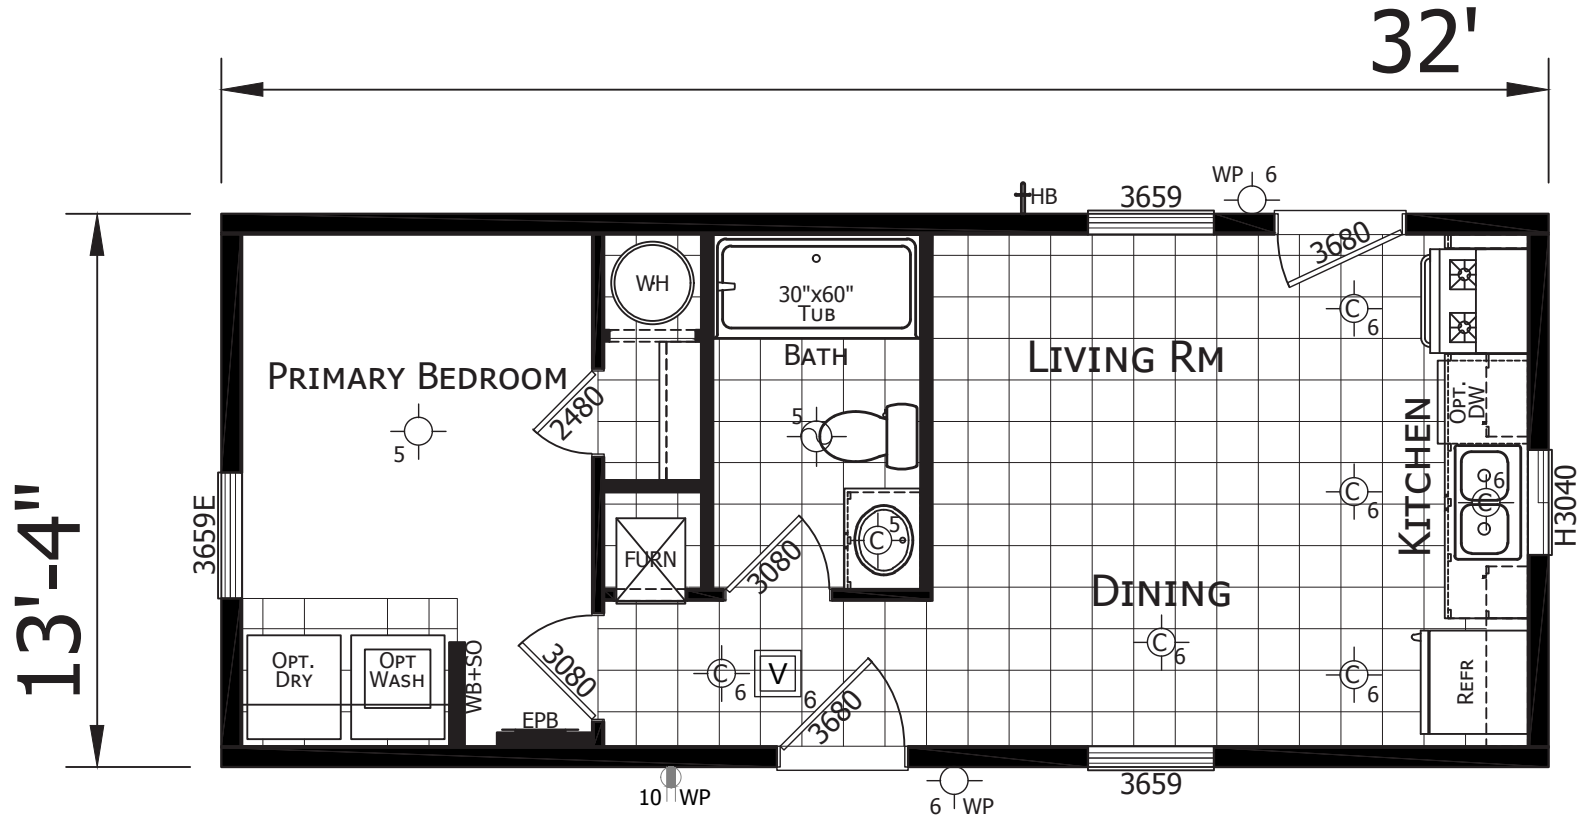

Magee

Winchester Series

427 SQ. FT. (Approximate) 1 Bedroom, 1 Bath

CHAMPION
HOMES CENTER

Last Updated: 9-25-23

CHAMPION HOMES CENTER

1442 Sunnyside Rd.
Weiser, ID 83672

FactoryExpoHomesDirect.com | 1-800-419-3568