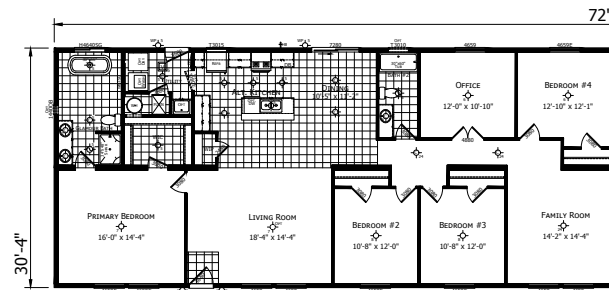

McCammon

Champion Noble Series

2,184 SQ. FT. (Approximate) 3 Bedroom, 2 Bath

Last Updated: 9-25-24

OPT 4 BEDROOM

CHAMPION HOMES CENTER

1442 Sunnyside Rd.
Weiser, ID 83672

FactoryExpoHomesDirect.com | 1-800-419-3568