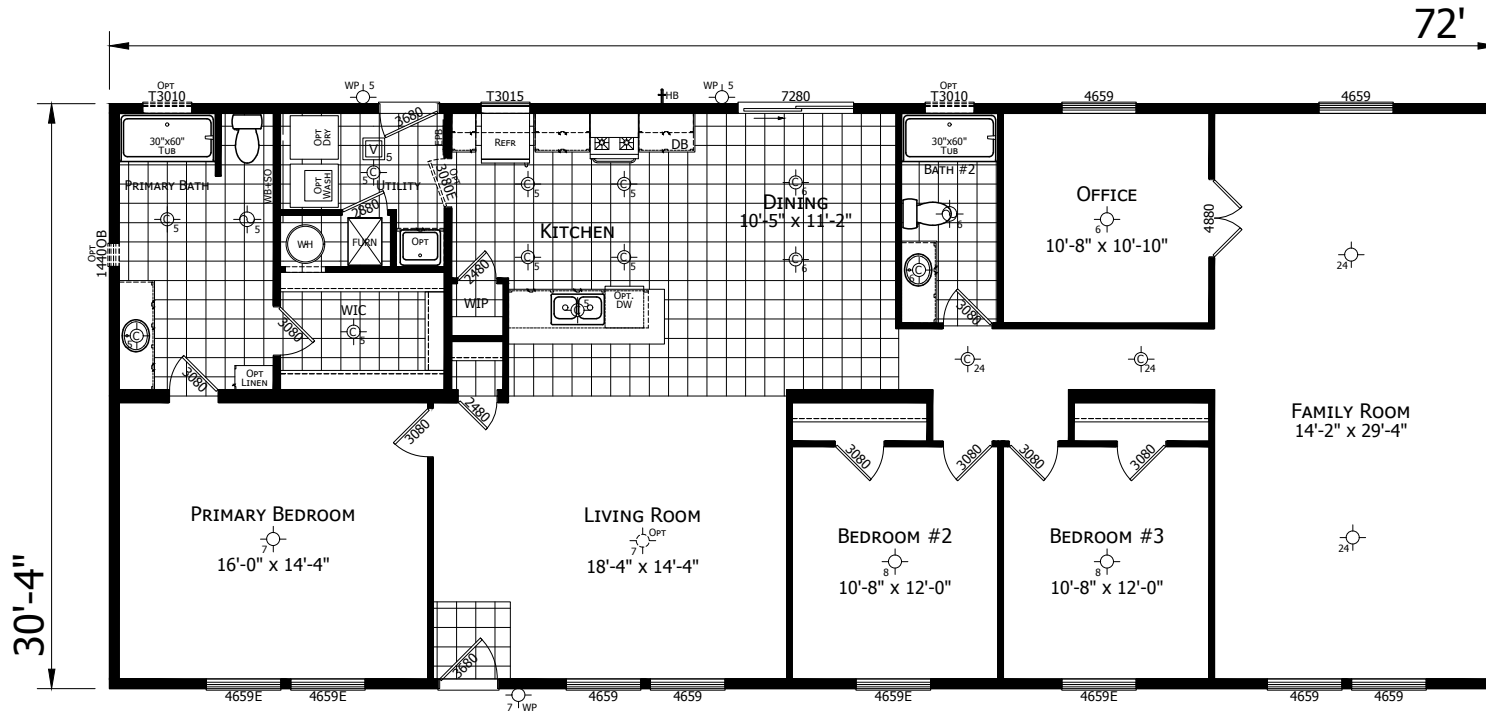

McCammon

Champion Noble Series

2,184 SQ. FT. (Approximate) 3 Bedroom, 2 Bath

Last Updated: 9-25-24

OPT 4 BEDROOM

CHAMPION HOMES CENTER

1442 Sunnyside Rd.
Weiser, ID 83672

FactoryExpoHomesDirect.com | 1-800-419-3568