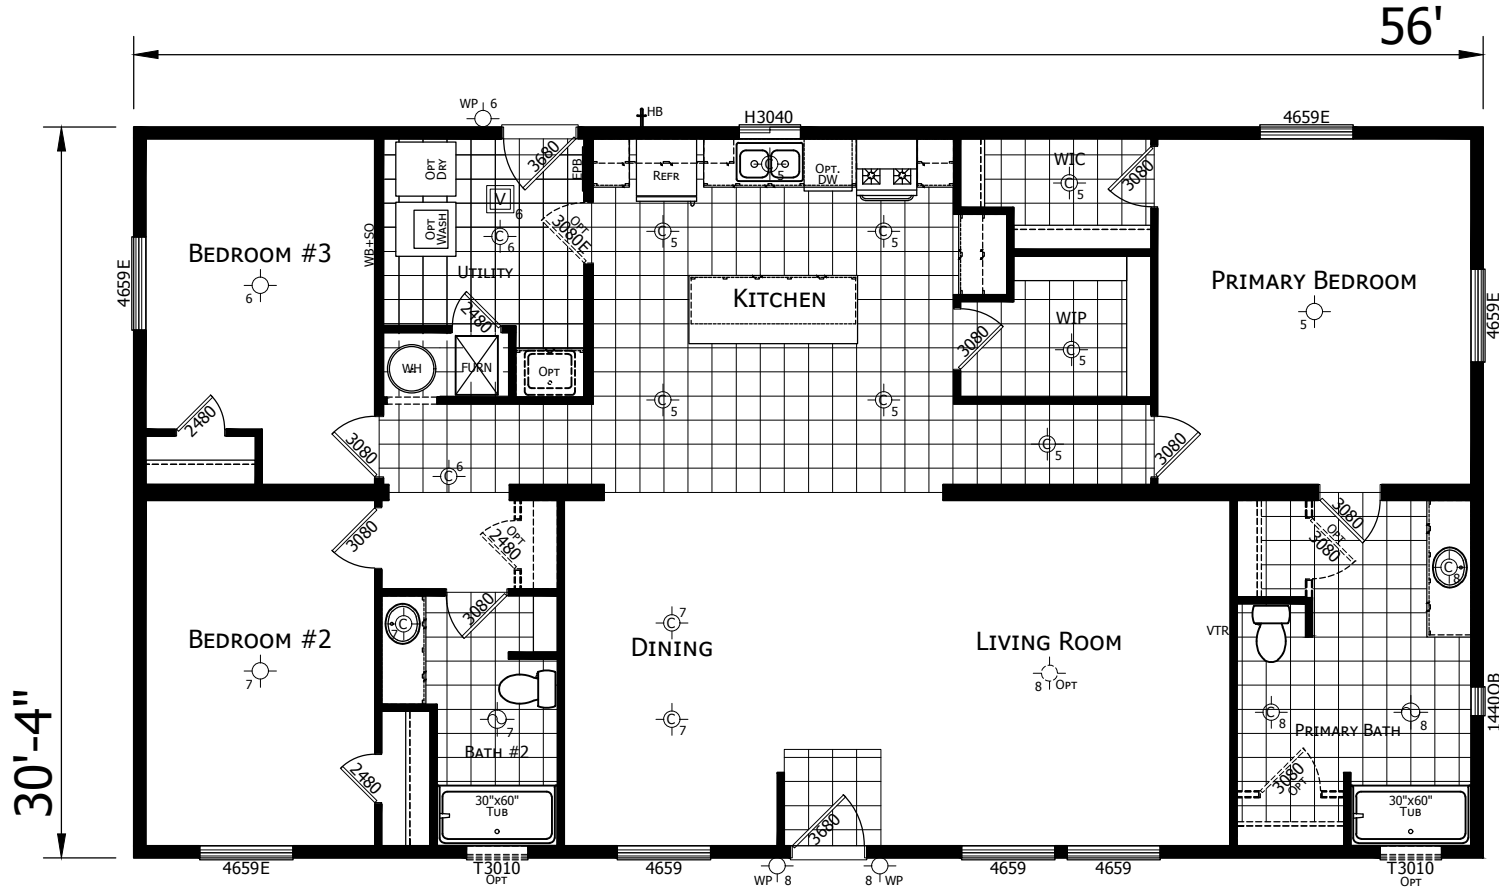

Montour

Champion Noble Series

1698 SQ. FT. (Approximate) 3 Bedroom, 2 Bath

Last Updated: 2-17-25

CHAMPION HOMES CENTER

1442 Sunnyside Rd.
Weiser, ID 83672

FactoryExpoHomesDirect.com | 1-800-419-3568

IMPORTANT: Champion Homes reserves the right to modify, cancel or substitute products or features of this event at any time without prior notice or obligation. Pictures and other promotional materials are representative and may depict or contain floor plans, square footages, elevations, options, upgrades, extra design features, decorations, floor coverings, specialty light fixtures, custom paint and wall coverings, window treatments, landscaping, sound and alarm systems, furnishings, appliances, and other designer/decorator features and amenities that are not included as part of the home and/or may not be available at all locations. Home, pricing and community information is subject to change, and homes to prior sale, at any time without notice or obligation. ©2020 Champion Homes. All rights reserved.