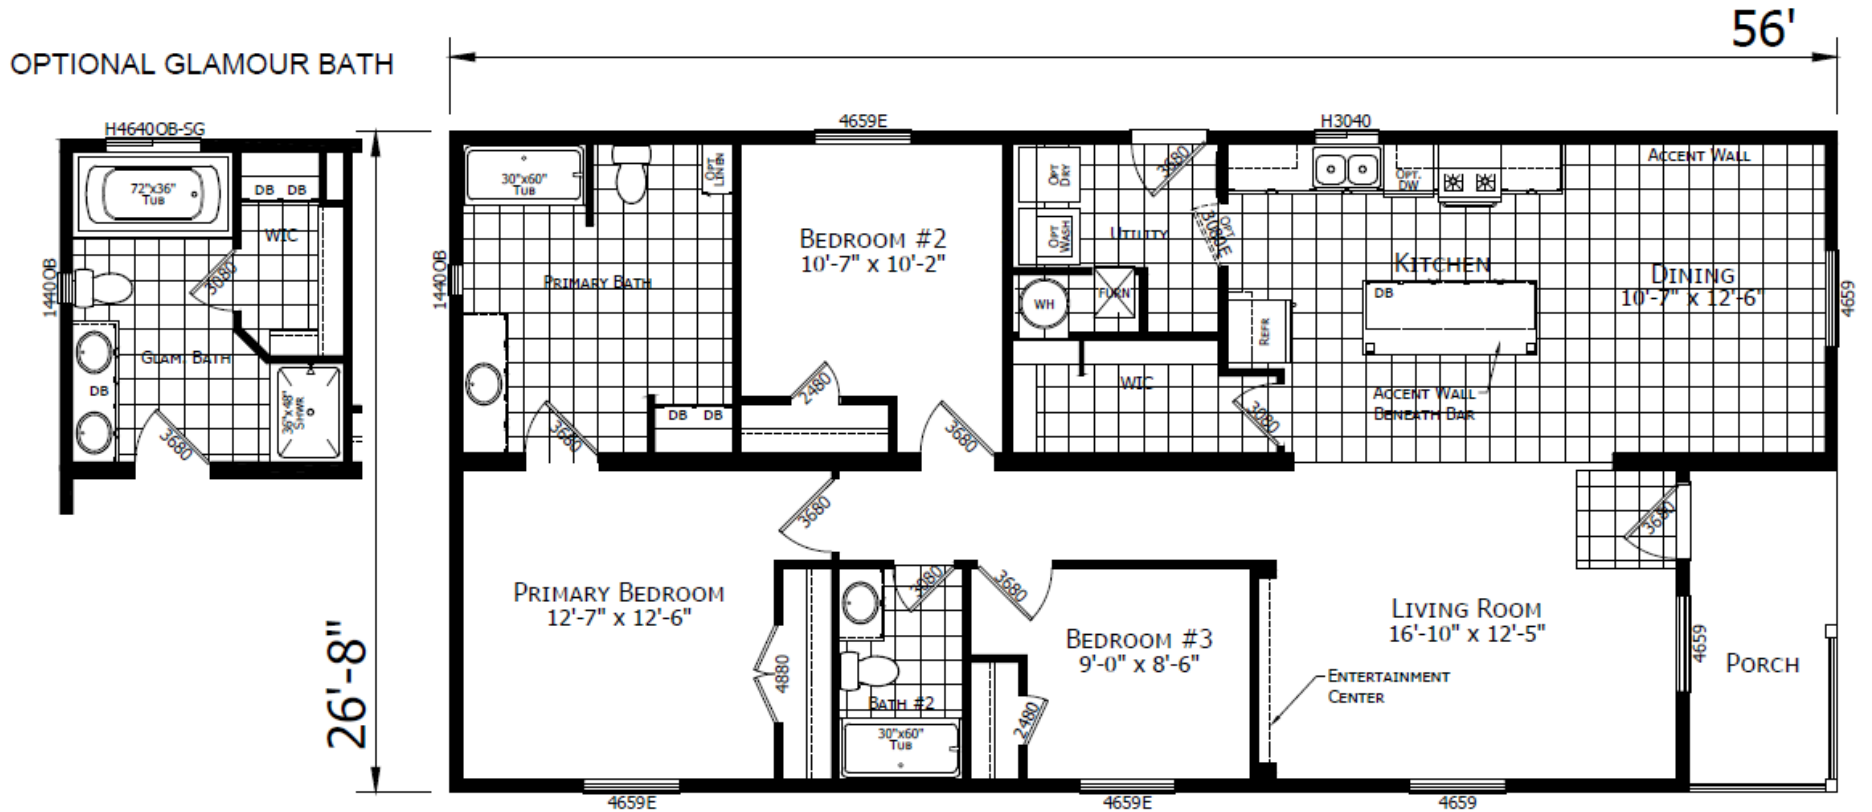

Mylah

DreamWorks Series

1,494 SQ. FT. (Approximate) 3 Bedroom, 2 Bath

CHAMPION[®]
HOMES CENTER

Last Updated: 1-24-23

CHAMPION HOMES CENTER

1442 Sunnyside Rd.
Weiser, ID 83672

FactoryExpoHomesDirect.com | 1-800-419-3568