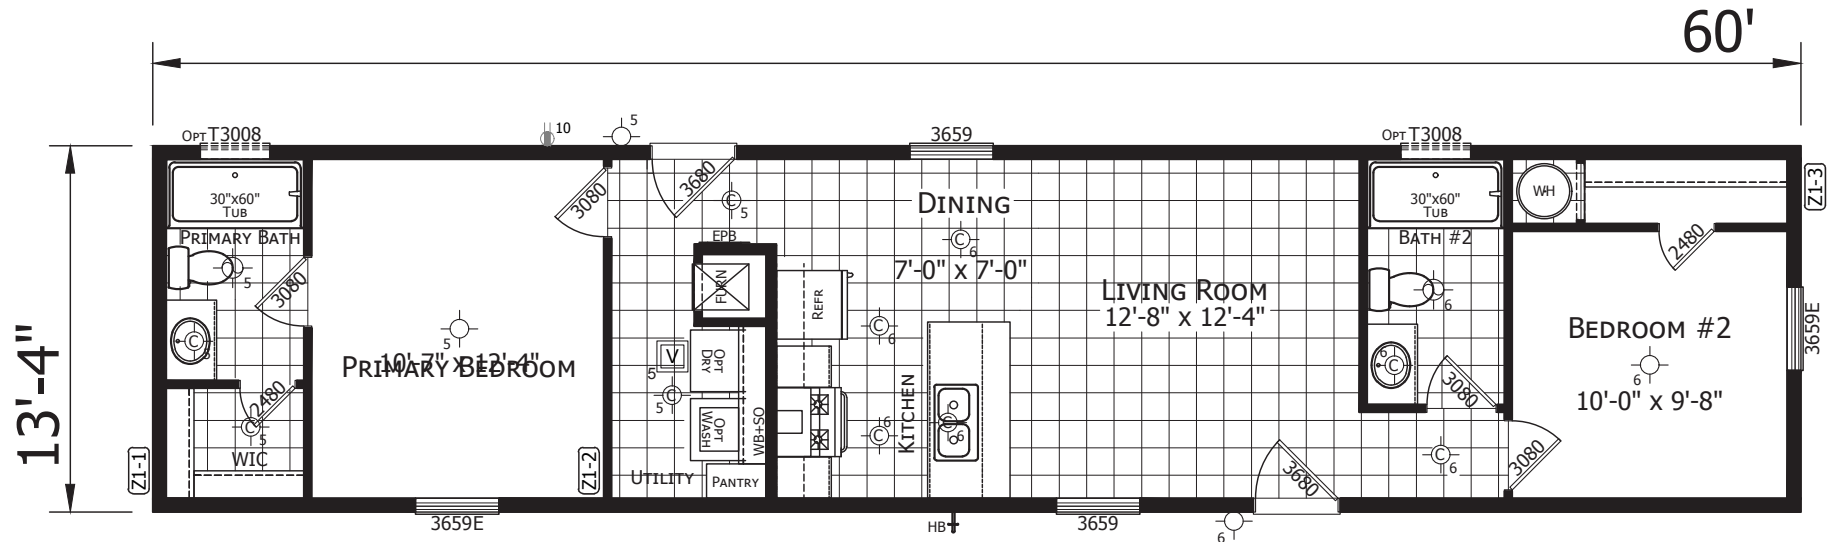

Newelton

Winchester Series

800 SQ. FT. (Approximate) 2 Bedroom, 2 Bath

CHAMPION
HOMES CENTER

Last Updated: 3-14-23

CHAMPION HOMES CENTER

1442 Sunnyside Rd.
Weiser, ID 83672

FactoryExpoHomesDirect.com | 1-800-419-3568