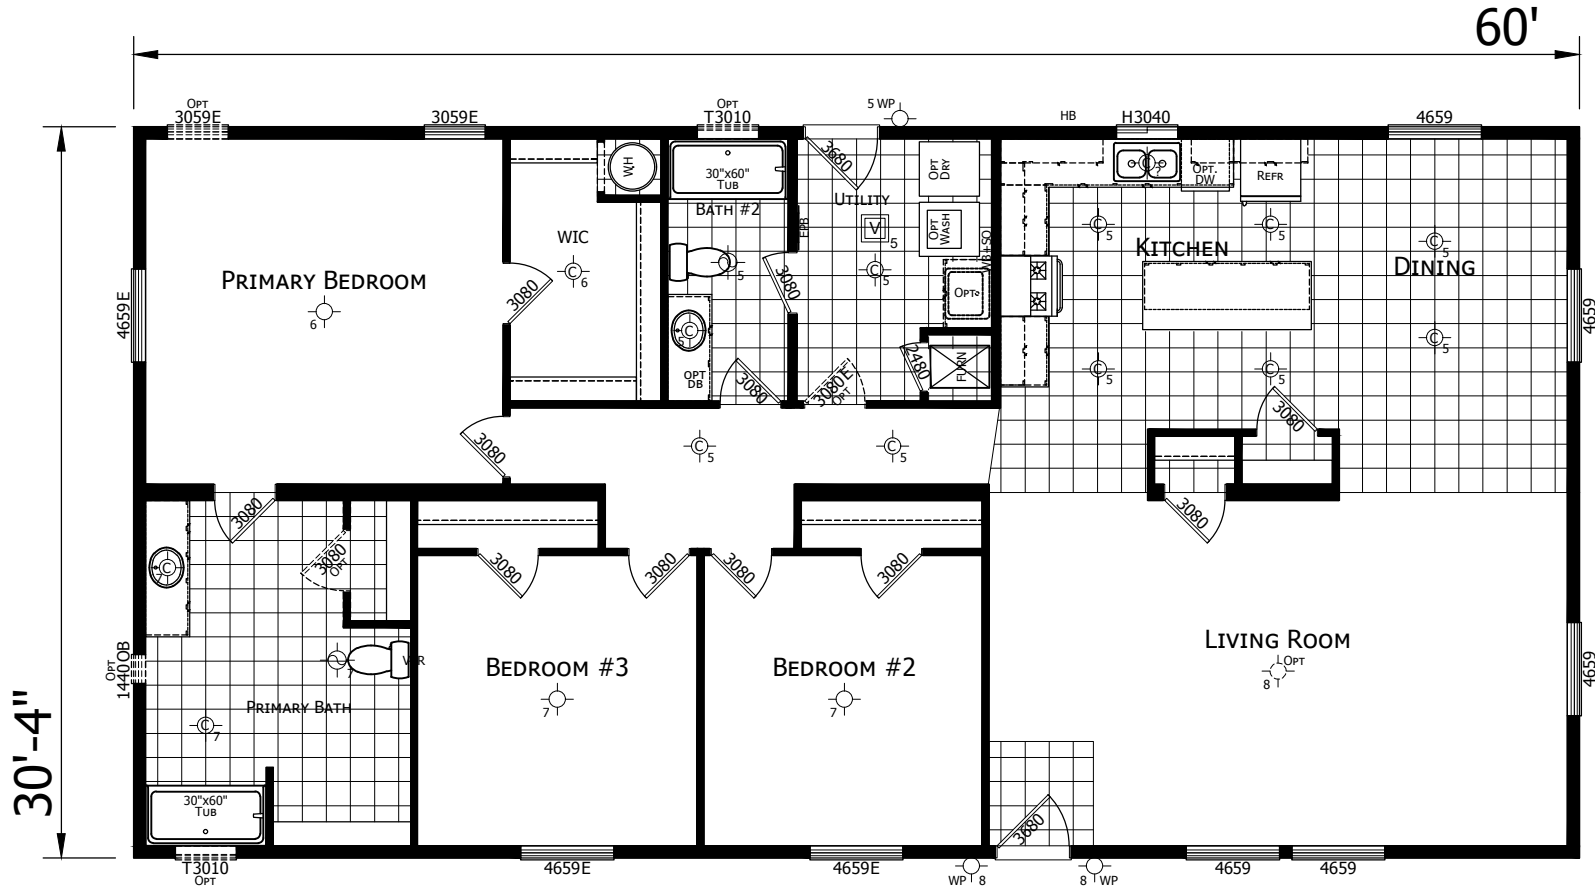

# Nyssa

Champion Noble Series

1820 SQ. FT. (Approximate) 3 Bedroom, 2 Bath

Last Updated: 2-17-25

**CHAMPION HOMES CENTER**

1442 Sunnyside Rd.  
Weiser, ID 83672

**FactoryExpoHomesDirect.com | 1-800-419-3568**