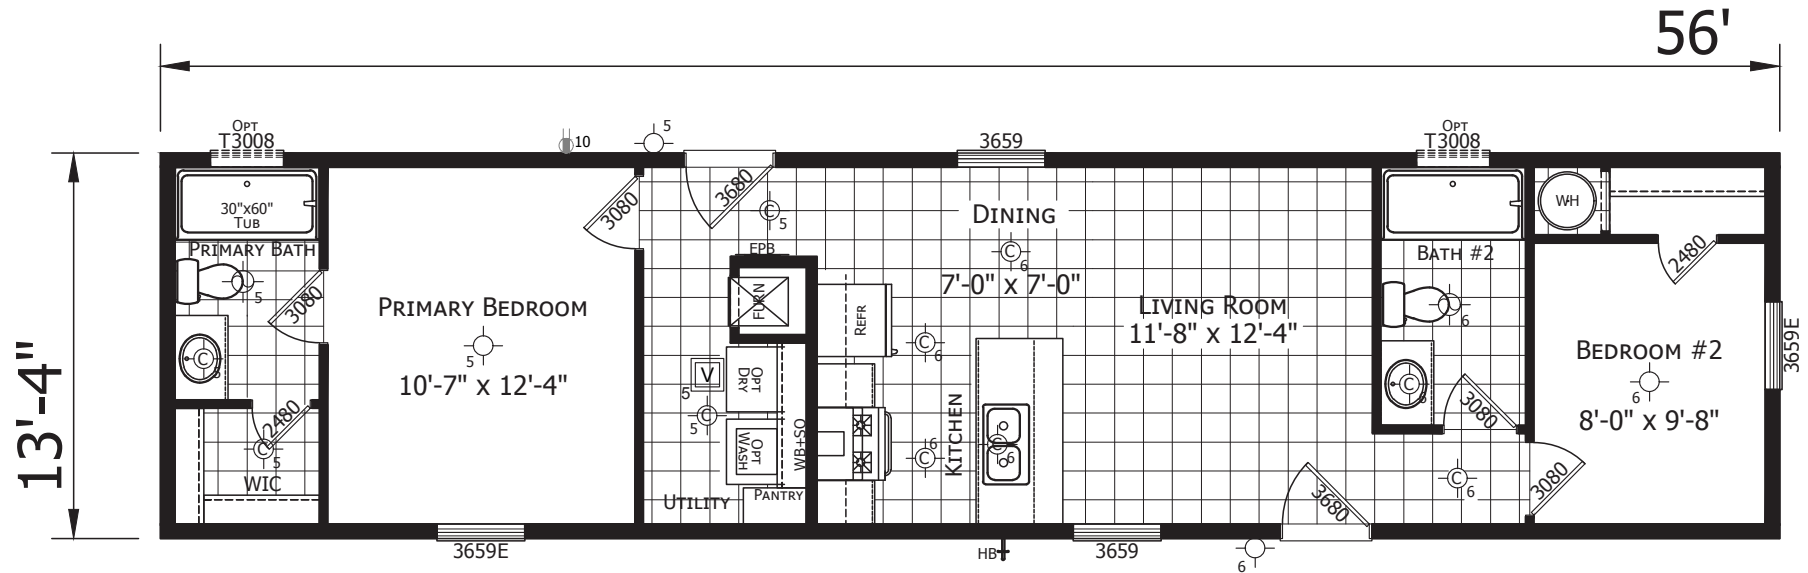

Parkdale

Winchester Series

746 SQ. FT. (Approximate) 2 Bedroom, 2 Bath

Last Updated: 3-14-23

CHAMPION HOMES CENTER

1442 Sunnyside Rd.
Weiser, ID 83672

FactoryExpoHomesDirect.com | 1-800-419-3568

IMPORTANT: Champion Homes reserves the right to modify, cancel or substitute products or features of this event at any time without prior notice or obligation. Pictures and other promotional materials are representative and may depict or contain floor plans, square footages, elevations, options, upgrades, extra design features, decorations, floor coverings, specialty light fixtures, custom paint and wall coverings, window treatments, landscaping, sound and alarm systems, furnishings, appliances, and other designer/decorator features and amenities that are not included as part of the home and/or may not be available at all locations. Home, pricing and community information is subject to change, and homes to prior sale, at any time without notice or obligation. ©2020 Champion Homes. All rights reserved.