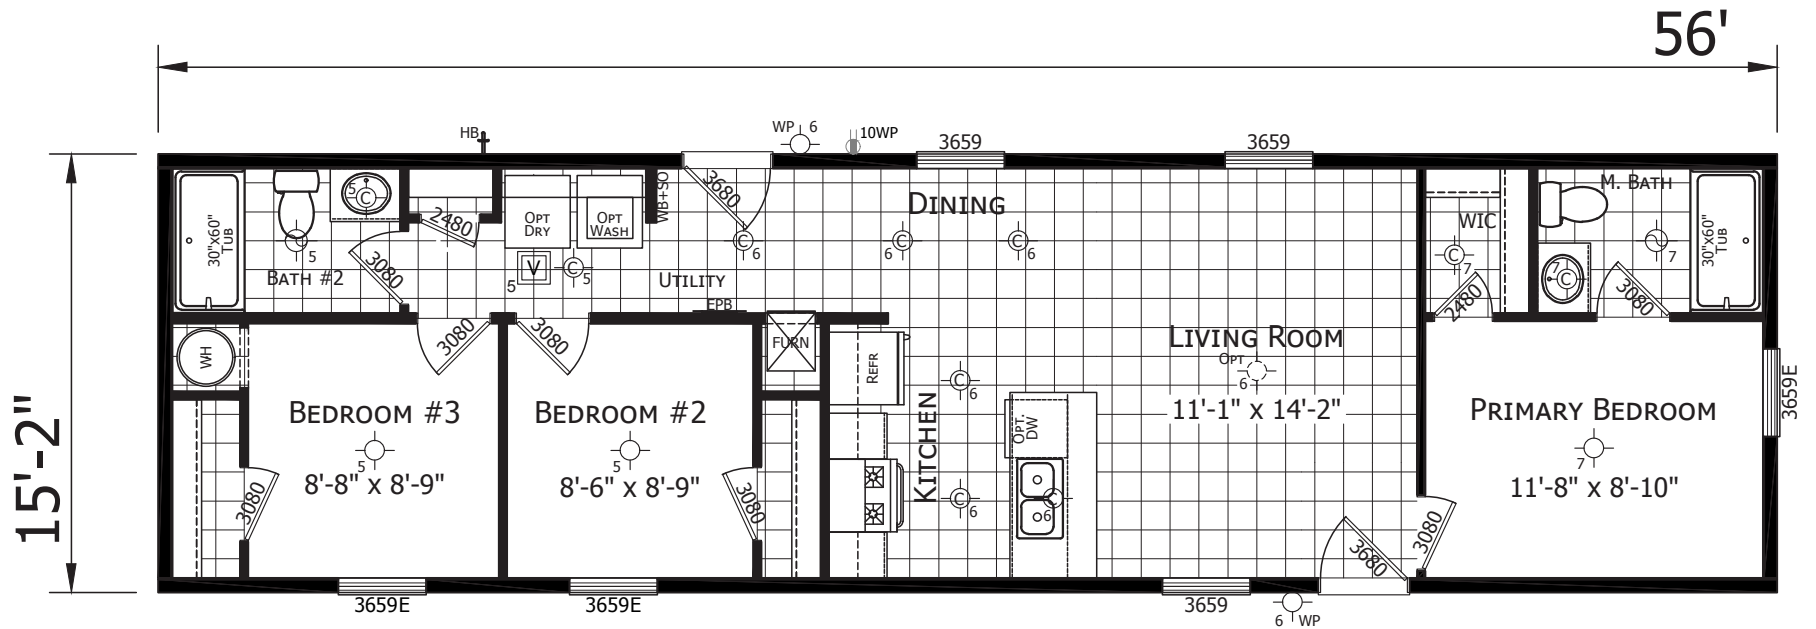

# Presley

Winchester Series

849 SQ. FT. (Approximate) 3 Bedroom, 2 Bath

CHAMPION  
HOMES CENTER

Last Updated: 9-25-23

**CHAMPION HOMES CENTER**  
1442 Sunnyside Rd.  
Weiser, ID 83672

**FactoryExpoHomesDirect.com | 1-800-419-3568**