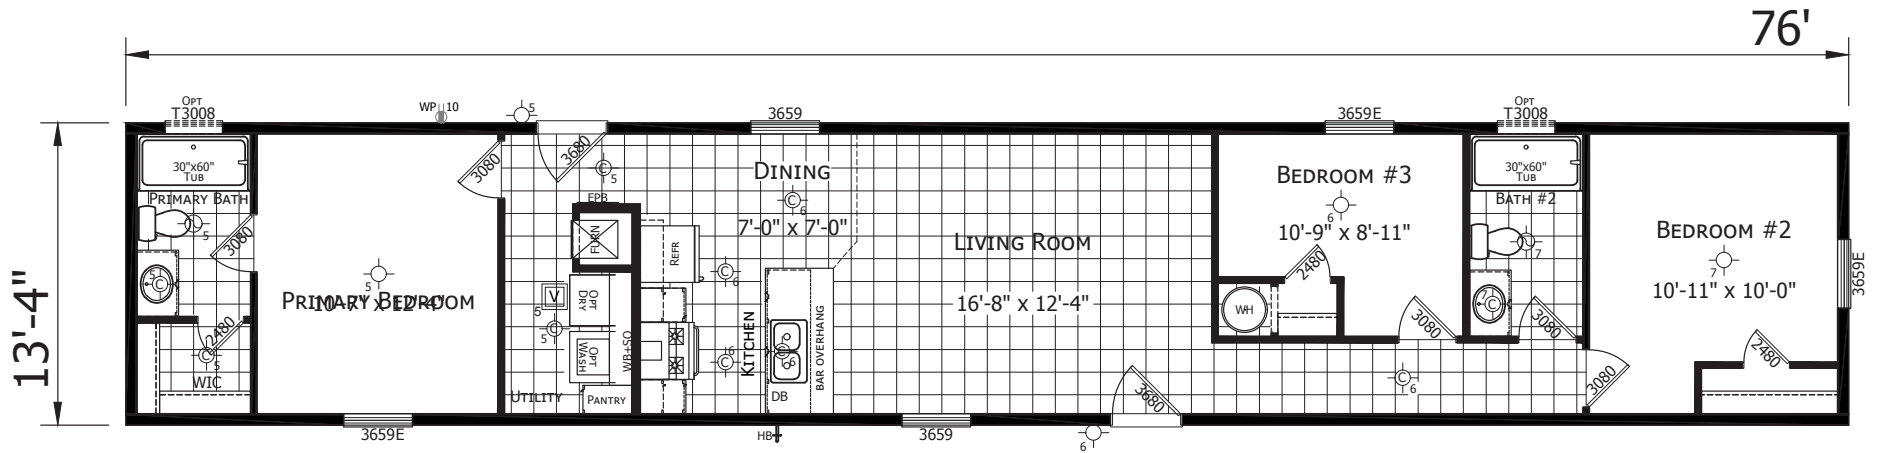

Roxie

Winchester Series

1,013 SQ. FT. (Approximate) 3 Bedroom, 2 Bath

CHAMPION
HOMES CENTER

Last Updated: 3-14-23

CHAMPION HOMES CENTER

1442 Sunnyside Rd.
Weiser, ID 83672

FactoryExpoHomesDirect.com | 1-800-419-3568