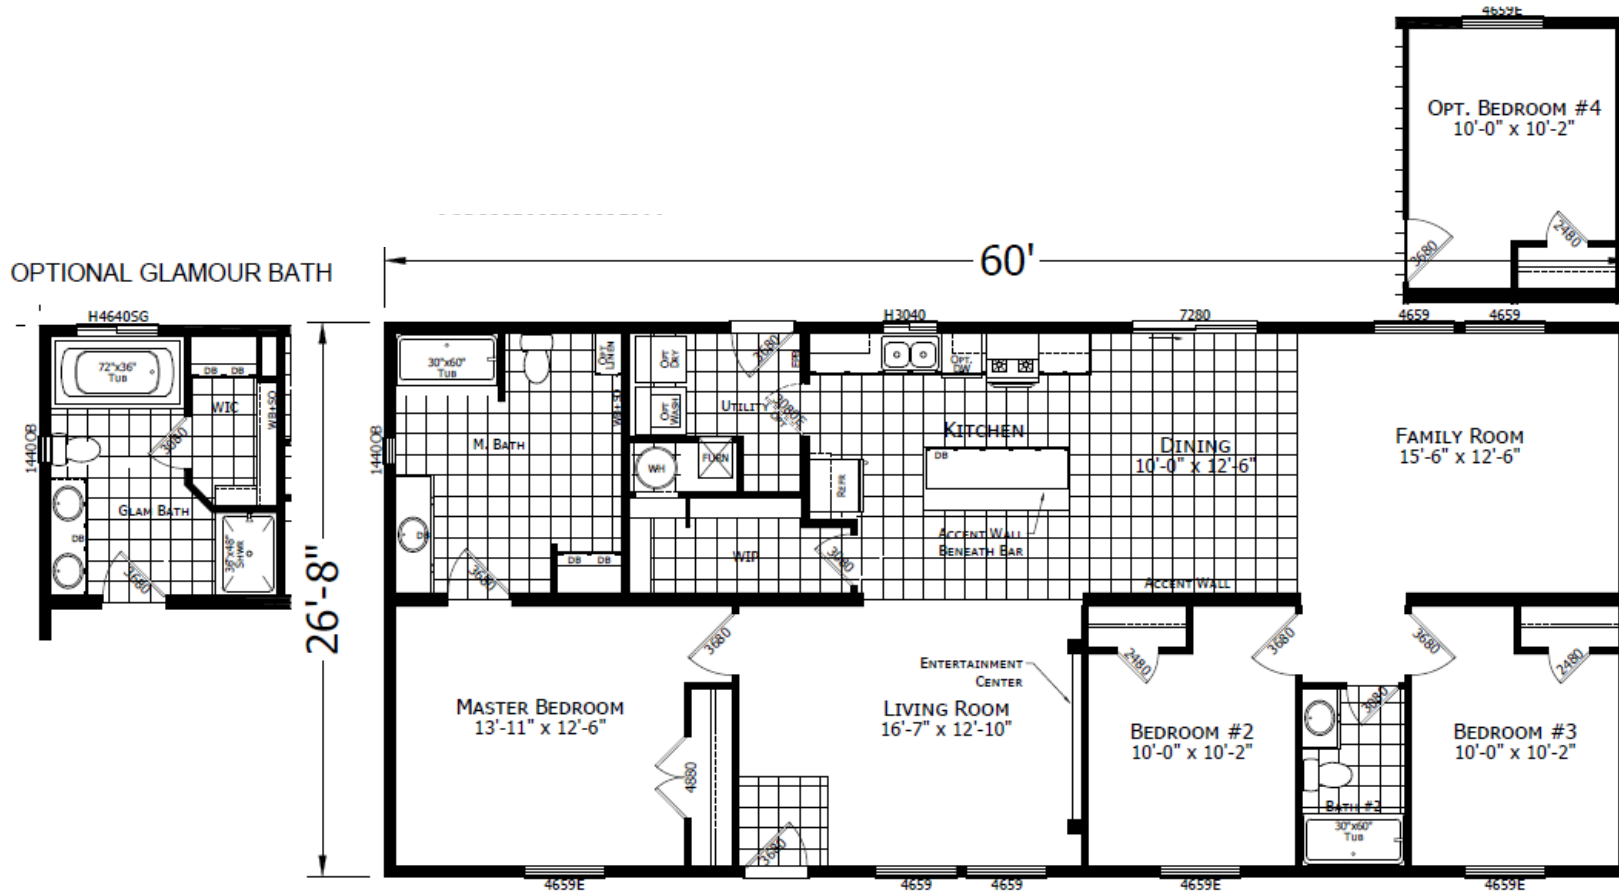

Salubria

DreamWorks Series

1,600 SQ. FT. (Approximate) 3 Bedroom, 2 Bath

CHAMPION
HOMES CENTER

Last Updated: 1-24-23

CHAMPION HOMES CENTER

1442 Sunnyside Rd.
Weiser, ID 83672

FactoryExpoHomesDirect.com | 1-800-419-3568