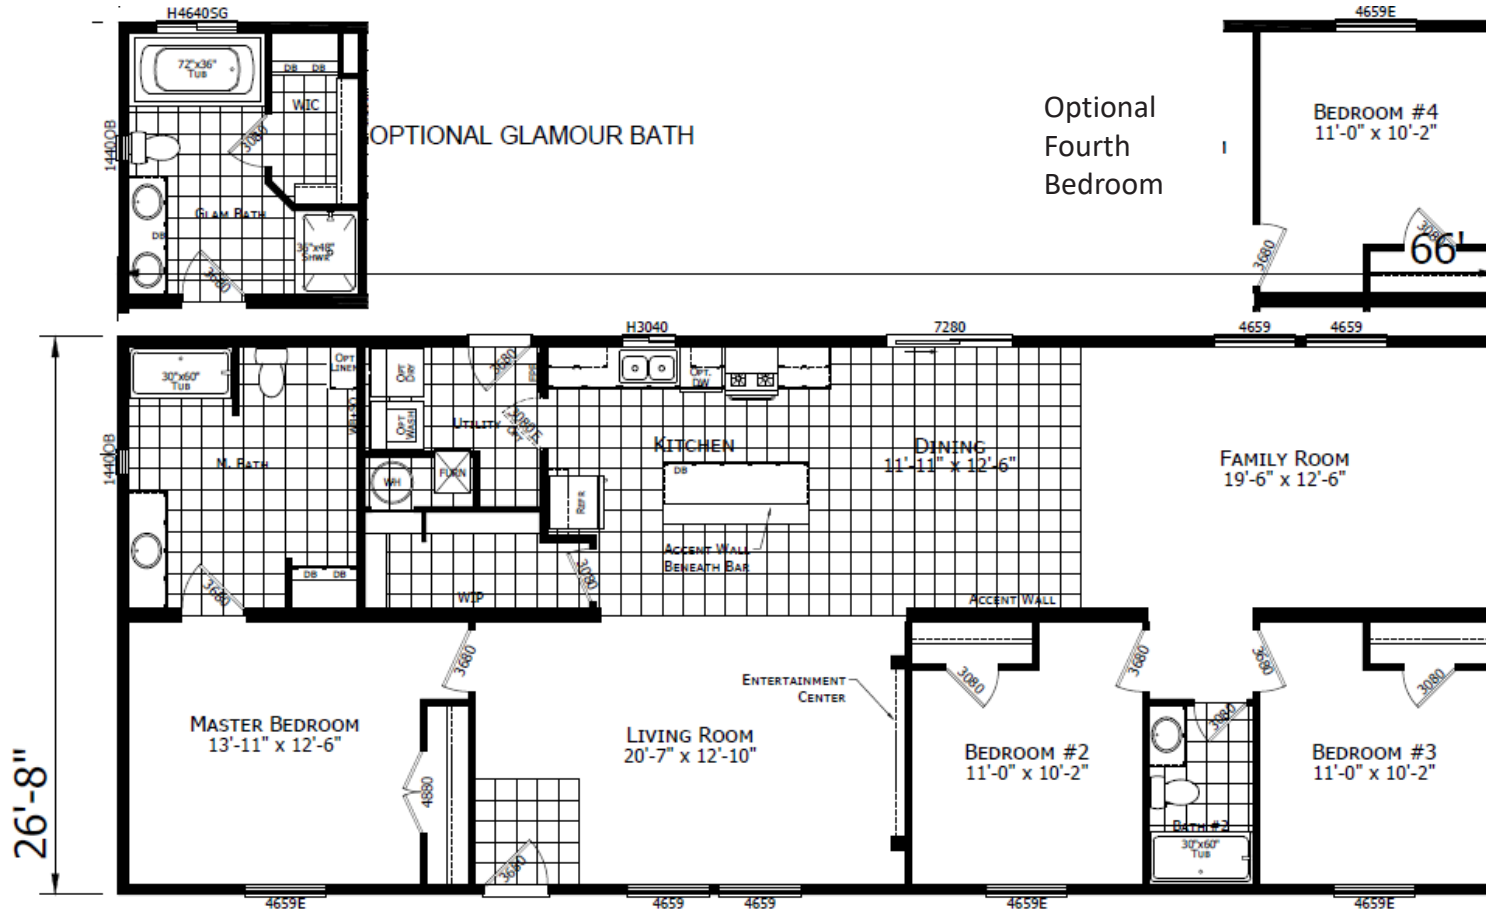

Sand Hollow

DreamWorks Series

1,760 SQ. FT. (Approximate) 3 Bedroom, 2 Bath

Last Updated: 1-24-23

CHAMPION HOMES CENTER

1442 Sunnyside Rd.
Weiser, ID 83672

FactoryExpoHomesDirect.com | 1-800-419-3568

IMPORTANT: Champion Homes reserves the right to modify, cancel or substitute products or features of this event at any time without prior notice or obligation. Pictures and other promotional materials are representative and may depict or contain floor plans, square footages, elevations, options, upgrades, extra design features, decorations, floor coverings, specialty light fixtures, custom paint and wall coverings, window treatments, landscaping, sound and alarm systems, furnishings, appliances, and other designer/decorator features and amenities that are not included as part of the home and/or may not be available at all locations. Home, pricing and community information is subject to change, and homes to prior sale, at any time without notice or obligation. ©2020 Champion Homes. All rights reserved.