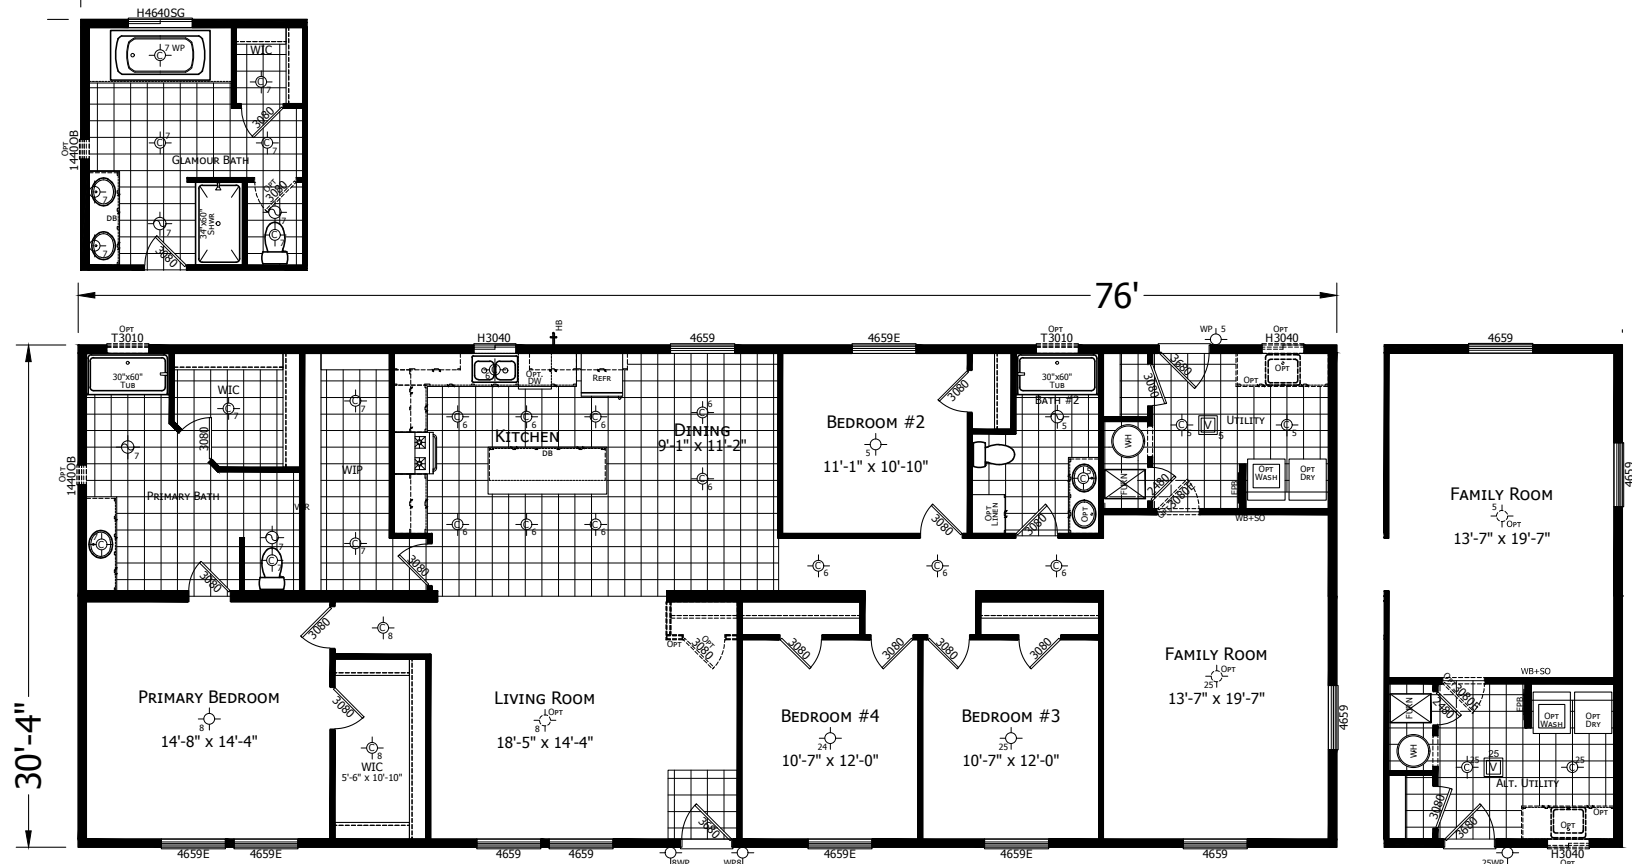

Tetonia

Champion Noble Series

2305 SQ. FT. (Approximate) 4 Bedroom, 2 Bath

Last Updated: 1-21-25

GLAMOUR BATH OPTION

ALT. UTILITY OPT.

CHAMPION HOMES CENTER
1442 Sunnyside Rd.
Weiser, ID 83672

FactoryExpoHomesDirect.com | 1-800-419-3568