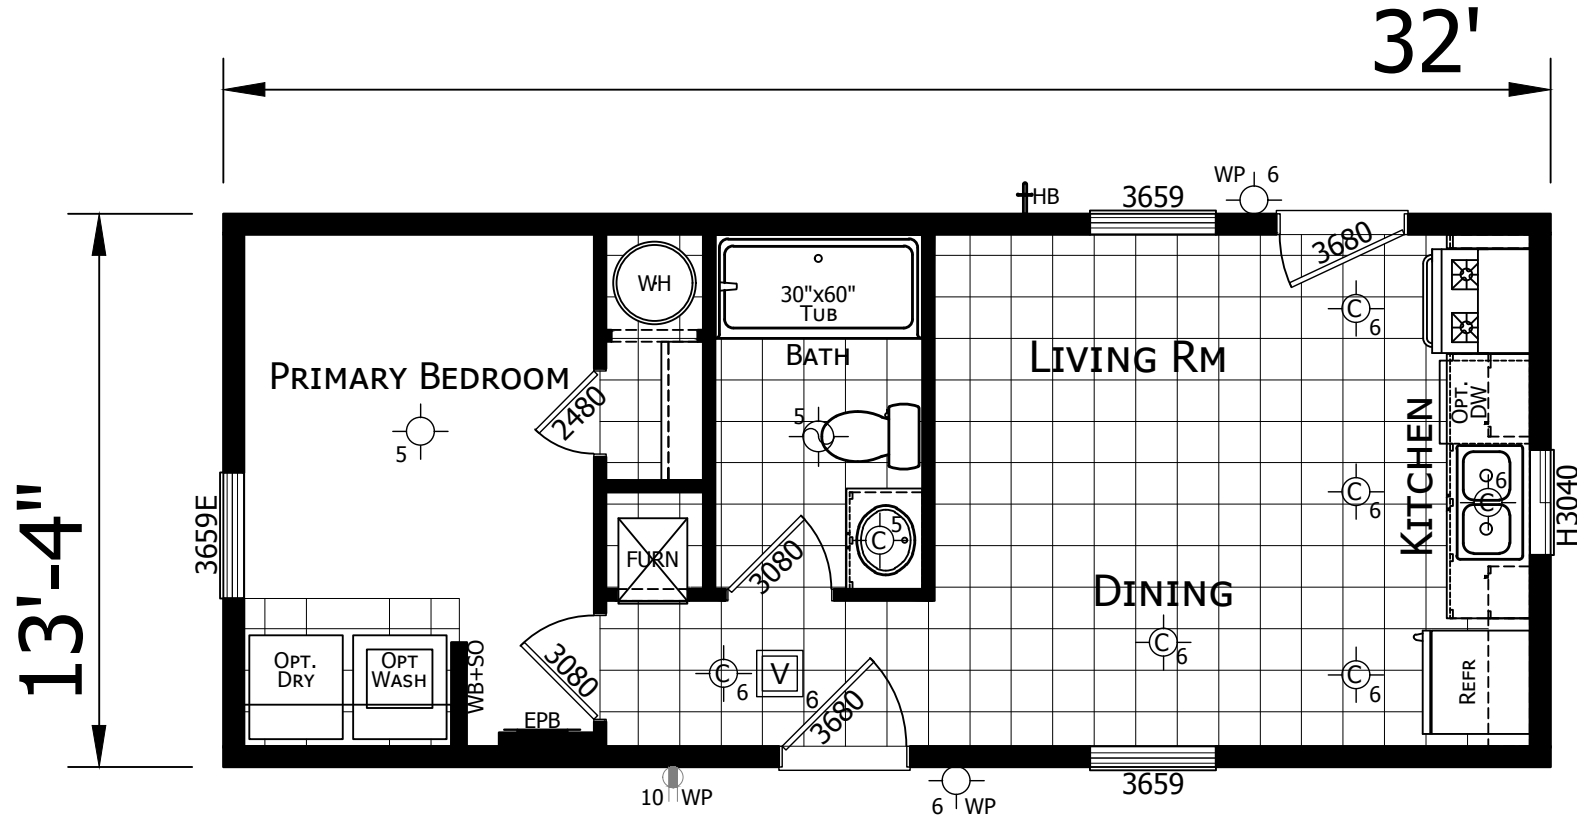

# Thrifty

Winchester Series

427 SQ. FT. (Approximate) 1 Bedroom, 1 Bath

Last Updated: 12-3-24