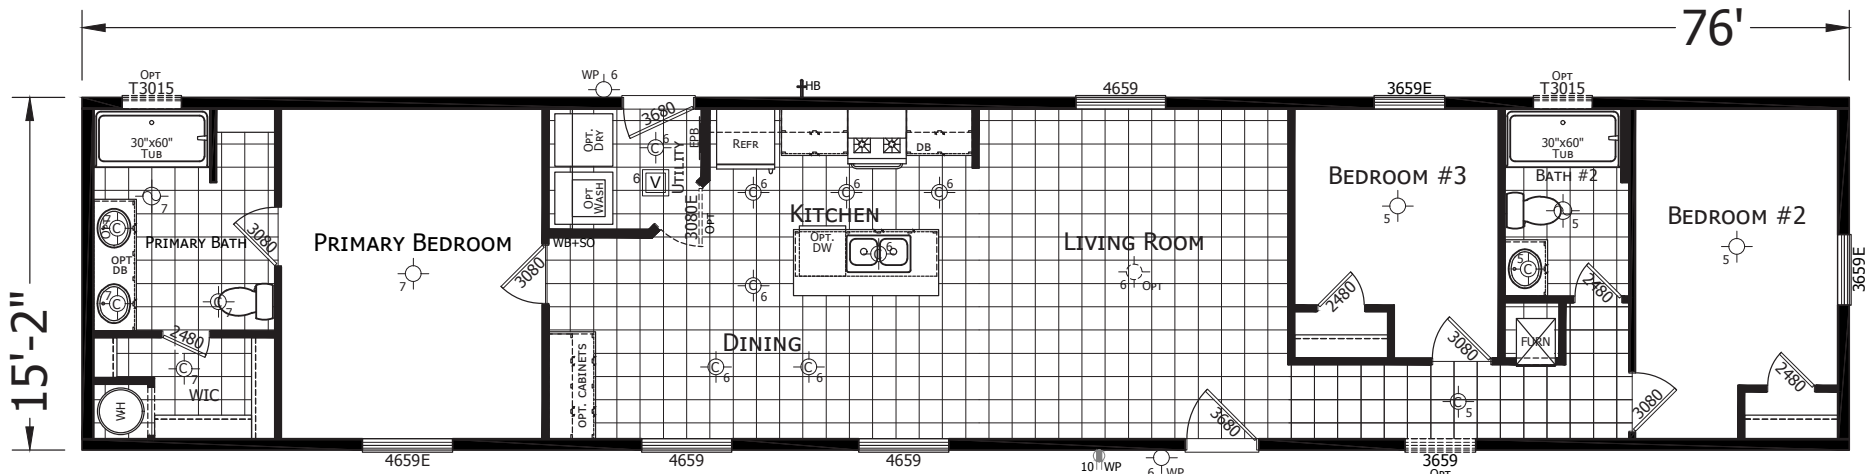

# Topp

Winchester Series

1,152 SQ. FT. (Approximate) 3 Bedroom, 2 Bath

CHAMPION  
HOMES CENTER

Last Updated: 9-25-23