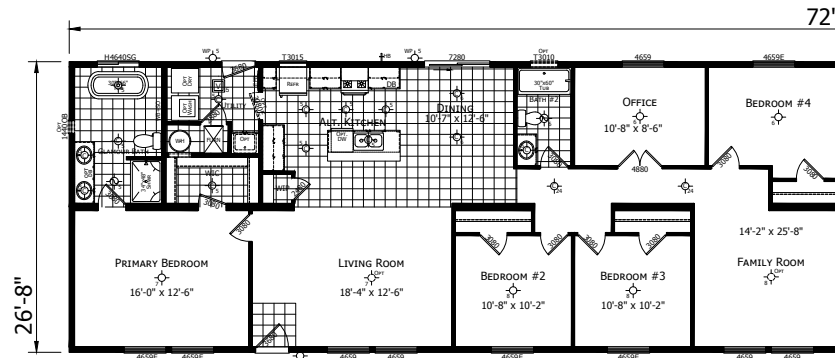

Treasureton

Champion Noble Series

1,920 SQ. FT. (Approximate) 3 Bedroom, 2 Bath

Last Updated: 8-26-24

Optional 4 Bedroom version

CHAMPION HOMES CENTER

1442 Sunnyside Rd.
Weiser, ID 83672

FactoryExpoHomesDirect.com | 1-800-419-3568