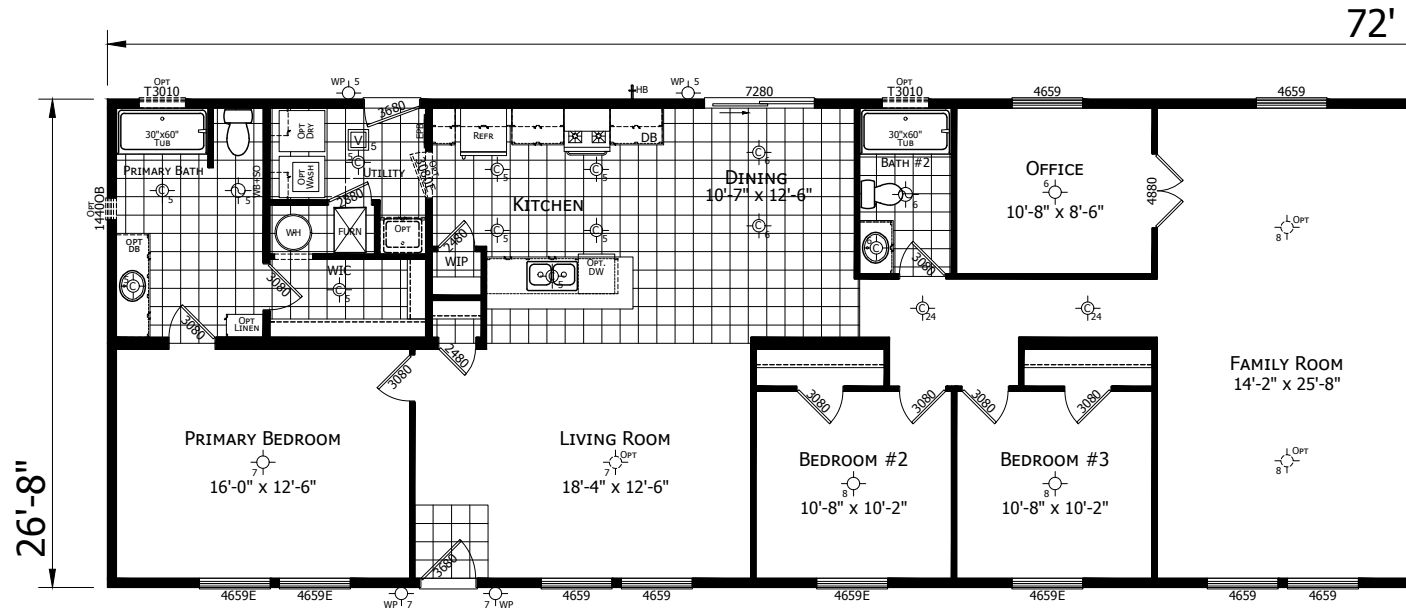

Treasureton

Champion Noble Series

1,920 SQ. FT. (Approximate) 3 Bedroom, 2 Bath

Last Updated: 8-26-24

Optional 4 Bedroom version

CHAMPION HOMES CENTER

1442 Sunnyside Rd.
Weiser, ID 83672

FactoryExpoHomesDirect.com | 1-800-419-3568