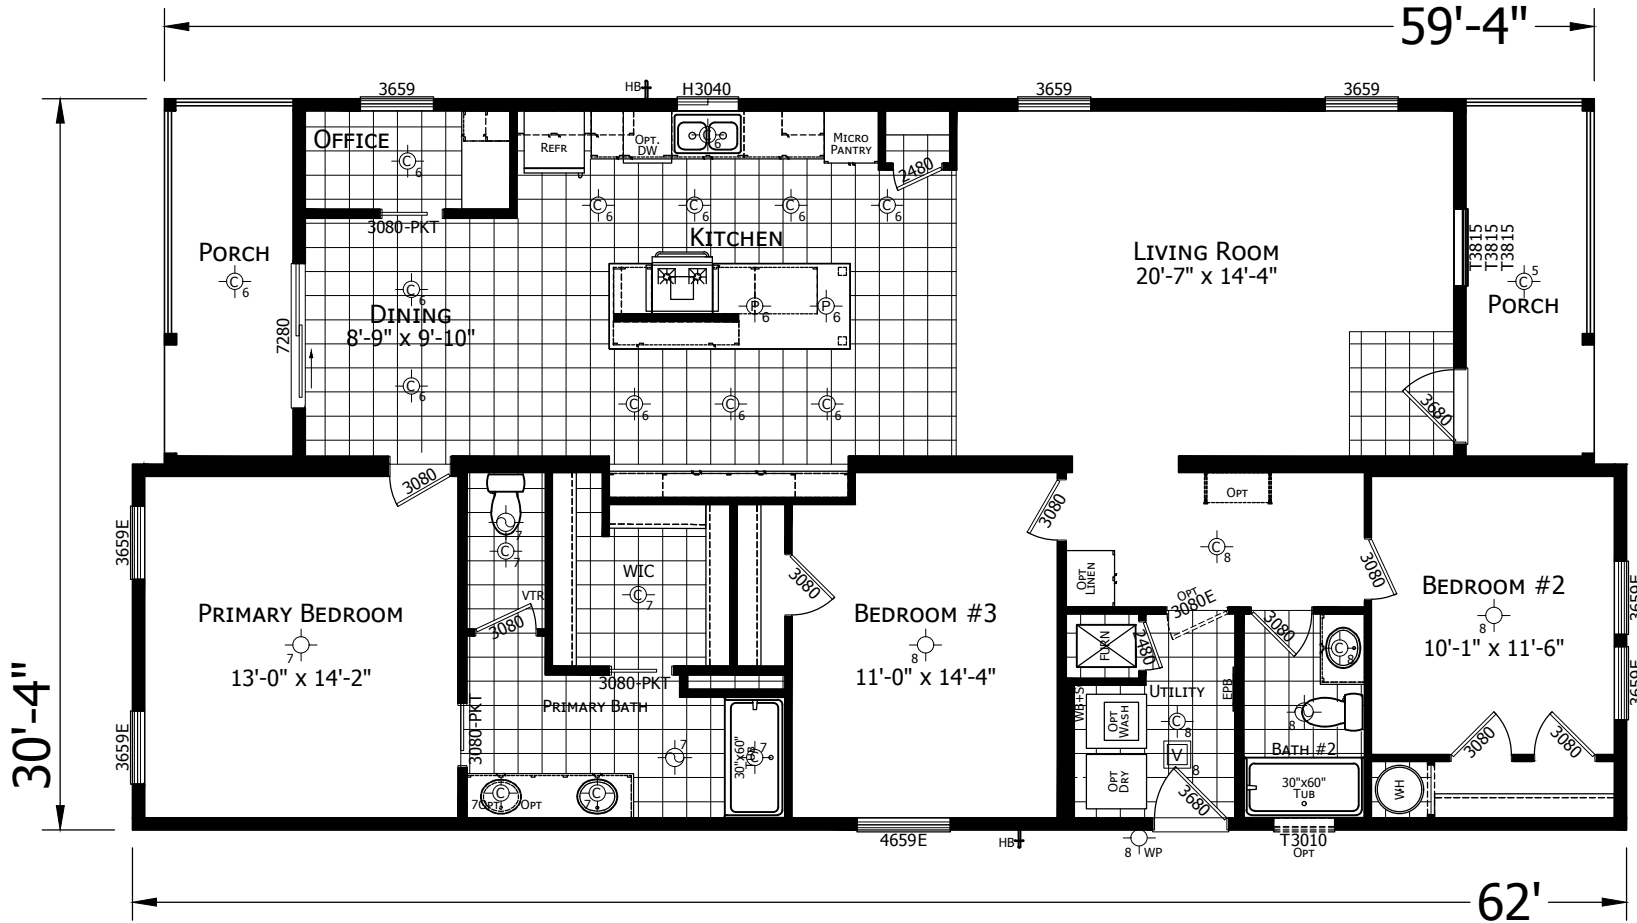

Vinewood

Champion Noble Series

1678 SQ. FT. (Approximate) 3 Bedroom, 2 Bath

Last Updated: 11-15-24

CHAMPION HOMES CENTER
 1442 Sunnyside Rd.
 Weiser, ID 83672

FactoryExpoHomesDirect.com | 1-800-419-3568

IMPORTANT: Champion Homes reserves the right to modify, cancel or substitute products or features of this event at any time without prior notice or obligation. Pictures and other promotional materials are representative and may depict or contain floor plans, square footages, elevations, options, upgrades, extra design features, decorations, floor coverings, specialty light fixtures, custom paint and wall coverings, window treatments, landscaping, sound and alarm systems, furnishings, appliances, and other designer/decorator features and amenities that are not included as part of the home and/or may not be available at all locations. Home, pricing and community information is subject to change, and homes to prior sale, at any time without notice or obligation. ©2020 Champion Homes. All rights reserved.