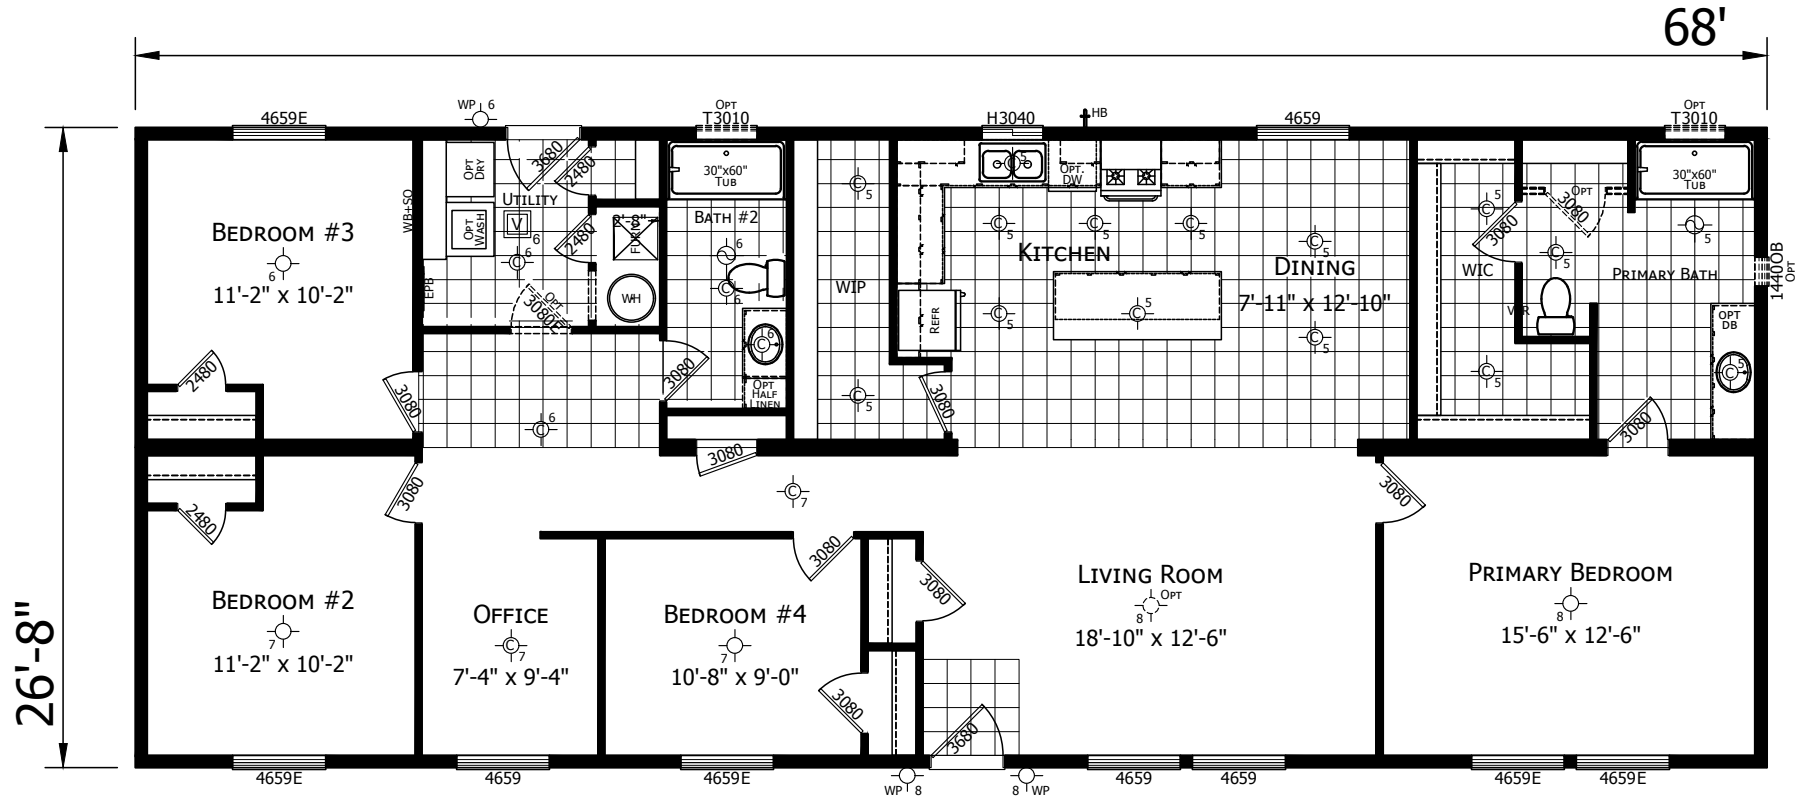

Wardboro

Champion Noble Series

1,814 SQ. FT. (Approximate) 4 Bedroom, 2 Bath

Last Updated: 8-19-24

CHAMPION HOMES CENTER

1442 Sunnyside Rd.
Weiser, ID 83672

FactoryExpoHomesDirect.com | 1-800-419-3568

IMPORTANT: Champion Homes reserves the right to modify, cancel or substitute products or features of this event at any time without prior notice or obligation. Pictures and other promotional materials are representative and may depict or contain floor plans, square footages, elevations, options, upgrades, extra design features, decorations, floor coverings, specialty light fixtures, custom paint and wall coverings, window treatments, landscaping, sound and alarm systems, furnishings, appliances, and other designer/decorator features and amenities that are not included as part of the home and/or may not be available at all locations. Home, pricing and community information is subject to change, and homes to prior sale, at any time without notice or obligation. ©2020 Champion Homes. All rights reserved.