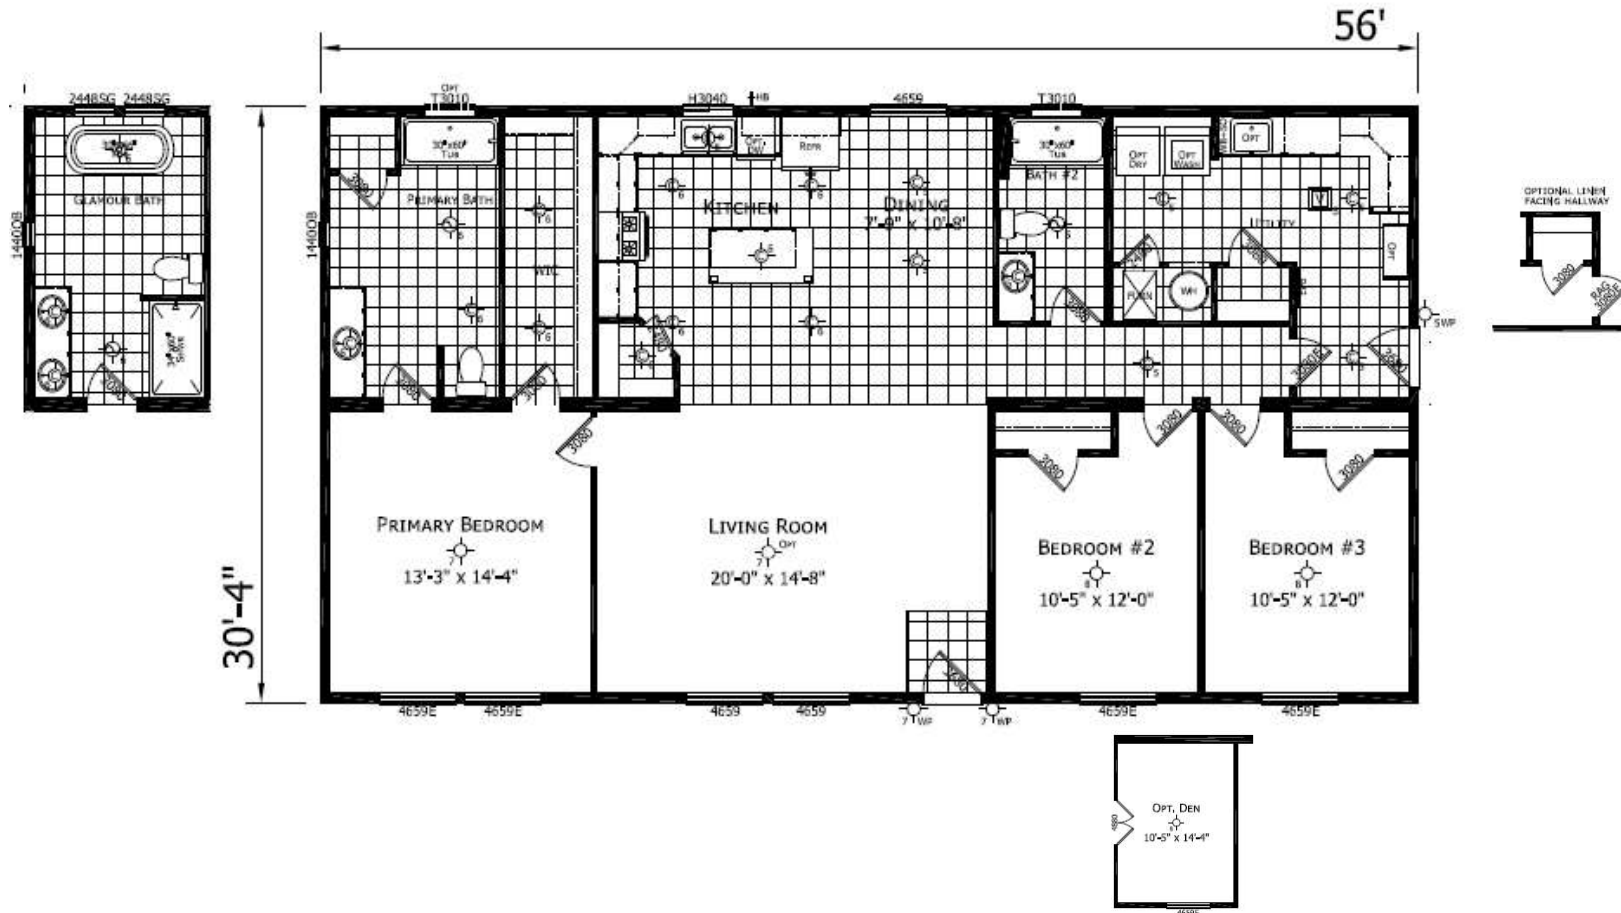

Winnabow

Champion Noble Series

1698 SQ. FT. (Approximate) 3 Bedroom, 2 Bath

Last Updated: 3-19-25

CHAMPION HOMES CENTER
 1442 Sunnyside Rd.
 Weiser, ID 83672

FactoryExpoHomesDirect.com | 1-800-419-3568

IMPORTANT: Champion Homes reserves the right to modify, cancel or substitute products or features of this event at any time without prior notice or obligation. Pictures and other promotional materials are representative and may depict or contain floor plans, square footages, elevations, options, upgrades, extra design features, decorations, floor coverings, specialty light fixtures, custom paint and wall coverings, window treatments, landscaping, sound and alarm systems, furnishings, appliances, and other designer/decorator features and amenities that are not included as part of the home and/or may not be available at all locations. Home, pricing and community information is subject to change, and homes to prior sale, at any time without notice or obligation. ©2020 Champion Homes. All rights reserved.